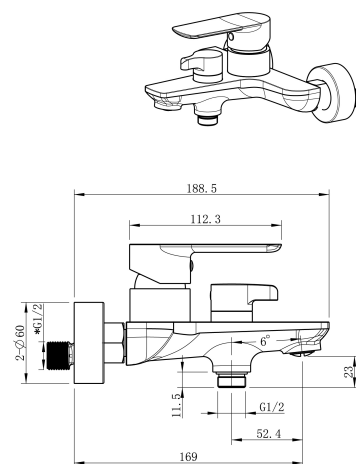

Cobra Seine Brushed Gold Bath Mixer Exposed

Range: Seine Brushed Gold

Description: Seine single lever exposed bath mixer with diverter. Wall mounted, 2 hole. Manufactured with dezincification resistant (DZR) brass. Items are coated using a physical vapour deposition (PVD) process. 15mm connection ends. Fitted with Neoperl perlator. Hand shower & hose sold separately. 10 year warranty on functionality, 2 year warranty on brushed gold coating.

Product Code: SE-959BG

ERP Code: 101118GN00

Barcode: 6002194153276

Product Features: Cobra FeatherTouch, Cobra TeamAssist, 10 Year Warranty, DZR Brass, JaswicApproved, 2 years on coating, New Seine Colours

Dimensions: (l) 215mm x (w) 115mm x (h) 180mm

Package Weight: 1.7

Product Images