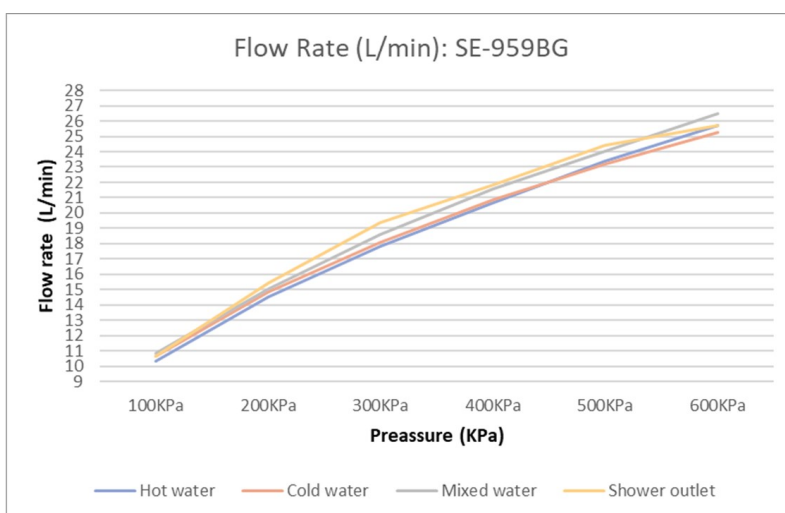

Flow Chart

MOT

Cobra TeamAssist

DZR Brass

Cobra FeatherTouch

10 Year Warranty

2 years on coating

JaswicApproved