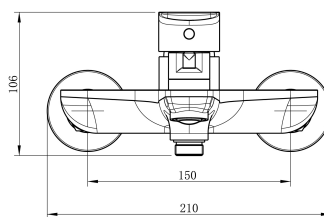

Cobra Seine Brushed Gold Bath Mixer Exposed

Range: Seine Brushed Gold

Description: Seine single lever exposed bath mixer with diverter. Wall mounted, 2 hole. Manufactured with dezincification resistant (DZR) brass. Items are coated using a physical vapour deposition (PVD) process. 15mm connection ends. Fitted with Neoperl perlator. Hand shower & hose sold separately. 10 year warranty on functionality, 2 year warranty on brushed gold coating.

Product Code: SE-959BG

ERP Code: 101118GN00

Barcode: 6002194153276

Product Features: Cobra FeatherTouch, Cobra TeamAssist, 10 Year Warranty, DZR Brass, JaswicApproved, 2 years on coating, New Seine Colours

Dimensions: (l) 215mm x (w) 115mm x (h) 180mm

Package Weight: 1.7

Product Images