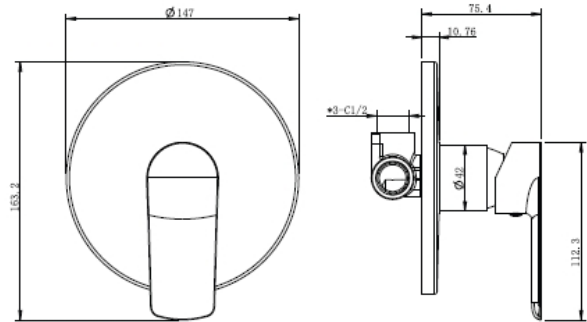

Cobra Seine Brushed Nickel Bath/Shower Mixer Concealed

Range: Seine Brushed Nickel
Description: Seine single lever concealed shower or bath mixer. Trim set & underwall body included. Underwall body manufactured with dezincification resistant (DZR) brass. Items are coated using a physical vapour deposition (PVD) process. 15mm female connection ends. 10 year warranty on functionality, 2 year warranty on brushed nickel coating.
Product Code: SE-956BN
ERP Code: 101162EN00
Barcode: 6002194153313
Product Features: Cobra FeatherTouch, Cobra TeamAssist, 10 Year Warranty, DZR Brass, JaswicApproved, 2 years on coating, New Seine Colours
Dimensions: (l) 170mm x (w) 75mm x (h) 160mm
Package Weight: 0.9

Product Images

MOT

Cobra TeamAssist

DZR Brass

Cobra FeatherTouch

10 Year Warranty

2 years on coating

JaswicApproved