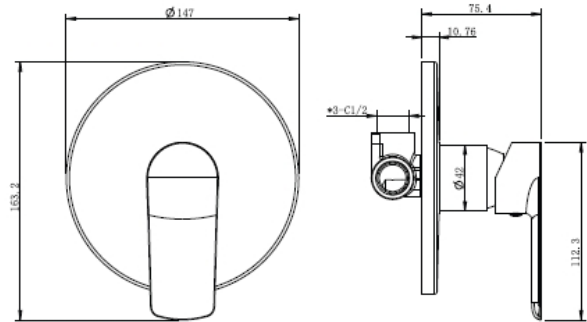

Cobra Seine Brushed Gun Grey Bath/Shower Mixer Concealed

Range: Seine Brushed Gun Grey
Description: Seine single lever concealed shower or bath mixer. Trim set & underwall body included. Underwall body manufactured with dezincification resistant (DZR) brass. Items are coated using a physical vapour deposition (PVD) process. 15mm female connection ends. 10 year warranty on functionality, 2 year warranty on brushed gun grey coating.
Product Code: SE-956BGG
ERP Code: 1011632660
Barcode: 6002194153320
Product Features: Cobra FeatherTouch, Cobra TeamAssist, 10 Year Warranty, DZR Brass, JaswicApproved, 2 years on coating, New Seine Colours
Dimensions: (l) 170mm x (w) 75mm x (h) 160mm
Package Weight: 0.9

Product Images

MOT

Cobra TeamAssist

DZR Brass

Cobra FeatherTouch

10 Year Warranty

2 years on coating

JaswicApproved