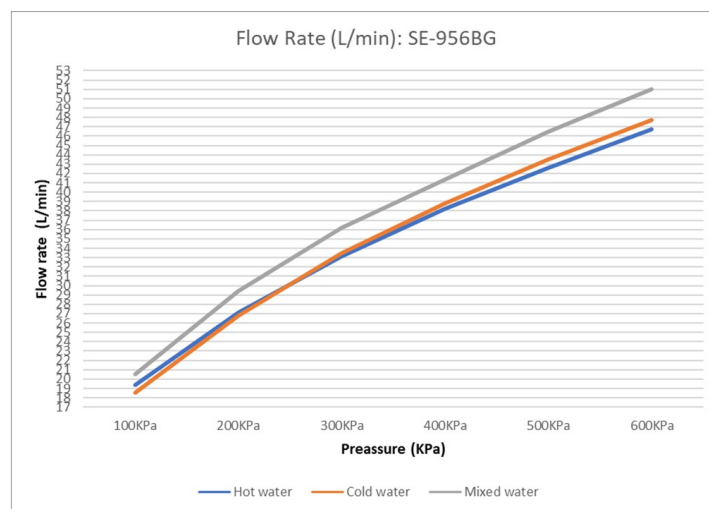

Flow Chart

MOT

Cobra TeamAssist

DZR Brass

Cobra FeatherTouch

10 Year Warranty

2 years on coating

JaswicApproved