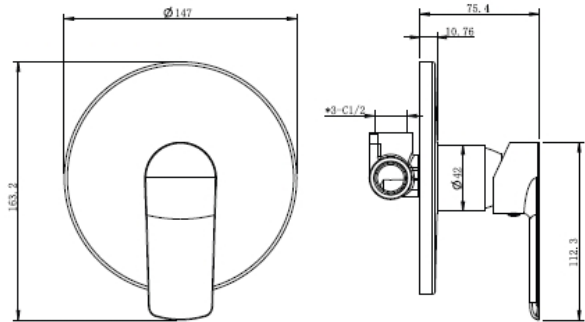

Cobra Seine Brushed Gold Bath/Shower Mixer Concealed

Range: Seine Brushed Gold

Description: Seine single lever concealed shower or bath mixer. Trim set & underwall body included. Underwall body manufactured with dezincification resistant (DZR) brass. Items are coated using a physical vapour deposition (PVD) process. 15mm female connection ends. 10 year warranty on functionality, 2 year warranty on brushed gold coating.

Product Code: SE-956BG

ERP Code: 101161GN00

Barcode: 6002194153306

Product Features: Cobra FeatherTouch, Cobra TeamAssist, 10 Year Warranty, DZR Brass, JaswicApproved, 2 years on coating, New Seine Colours

Dimensions: (l) 170mm x (w) 75mm x (h) 160mm

Package Weight: 0.9

Product Images