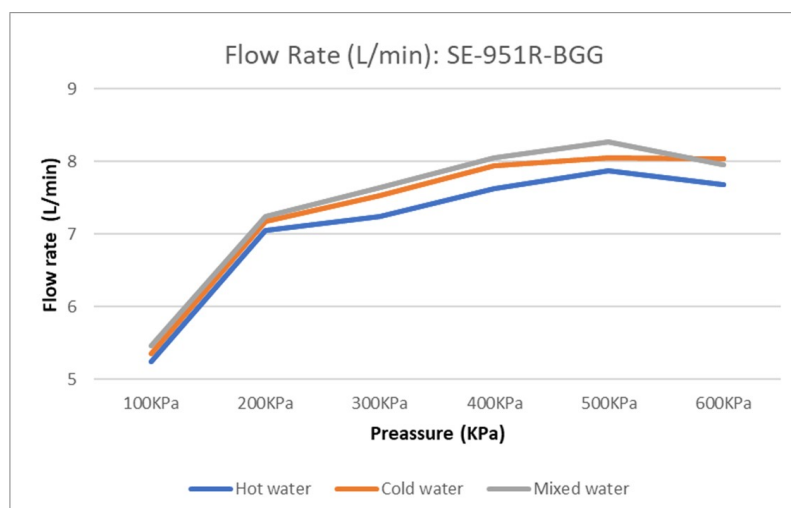

Cobra Seine Brushed Gun Grey Basin Mixer Raised

Range: Seine Brushed Gun Grey

Description: Seine single lever raised basin mixer for counter top basins. 267mm high from base to top of lever. Pillar type with single hole. Manufactured with dezincification resistant (DZR) brass. Items are coated using a physical vapour deposition (PVD) process. 15mm flexi-connection ends. 35mm ceramic disc cartridge. Fitted with Neoperl aerator with a flow rate = 7 litres/min at 300 kPa. 10 year warranty on functionality, 2 year warranty on brushed gun grey coating. Care & Maintenance - Ensure your product does not come into contact with any lubricants during installation. Chrome plated, matte black and any colour finishes should be wipped with warm soapy water and a soft cloth or sponge. Rinse, then dry and buff with a dry soft cloth. Under no circumstances must any detergents containing hydrochloric acids or abrasives including cream cleansers be used. Do not use abrasive cleaning materials such as scourers. Should your product have an aerator at the water outlet, it should be checked and cleaned regularly.

Product Code: SE-951R-BGG

ERP Code: 1011172660

Barcode: 6002194153269

Product Features: Cobra FeatherTouch, Cobra TeamAssist, 10 Year Warranty, DZR Brass, JaswicApproved, 2 years on coating, New Seine Colours

Dimensions: (l) 380mm x (w) 70mm x (h) 180mm

Package Weight: 1.7

Product Images

Flow Chart