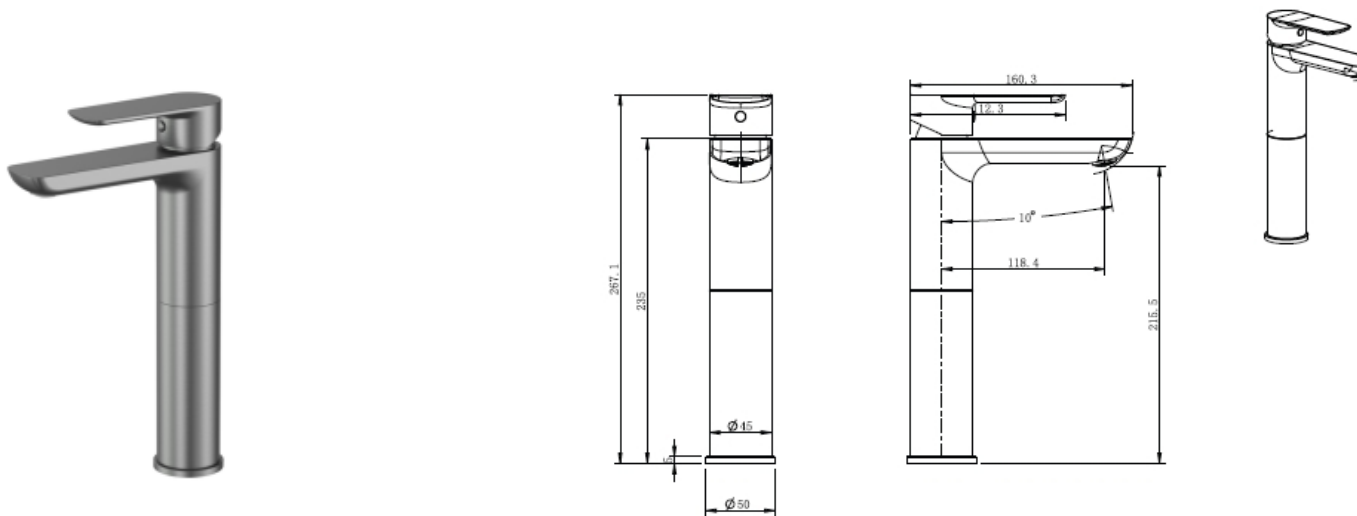

Cobra Seine Brushed Gun Grey Basin Mixer Raised

Range: Seine Brushed Gun Grey

Description: Seine single lever raised basin mixer for counter top basins. 267mm high from base to top of lever. Pillar type with single hole. Manufactured with dezincification resistant (DZR) brass. Items are coated using a physical vapour deposition (PVD) process. 15mm flexi-connection ends. 35mm ceramic disc cartridge. Fitted with Neoperl aerator with a flow rate = 7 litres/min at 300 kPa. 10 year warranty on functionality, 2 year warranty on brushed gun grey coating. Care & Maintenance - Ensure your product does not come into contact with any lubricants during installation. Chrome plated, matte black and any colour finishes should be wipped with warm soapy water and a soft cloth or sponge. Rinse, then dry and buff with a dry soft cloth. Under no circumstances must any detergents containing hydrochloric acids or abrasives including cream cleansers be used. Do not use abrasive cleaning materials such as scourers. Should your product have an aerator at the water outlet, it should be checked and cleaned regularly.

Product Code: SE-951R-BGG

ERP Code: 1011172660

Barcode: 6002194153269

Product Features: Cobra FeatherTouch, Cobra TeamAssist, 10 Year Warranty, DZR Brass, JaswicApproved, 2 years on coating, New Seine Colours

Dimensions: (l) 380mm x (w) 70mm x (h) 180mm

Package Weight: 1.7

Product Images

Flow Chart

Cobra TeamAssist

DZR Brass

Cobra FeatherTouch

10 Year Warranty