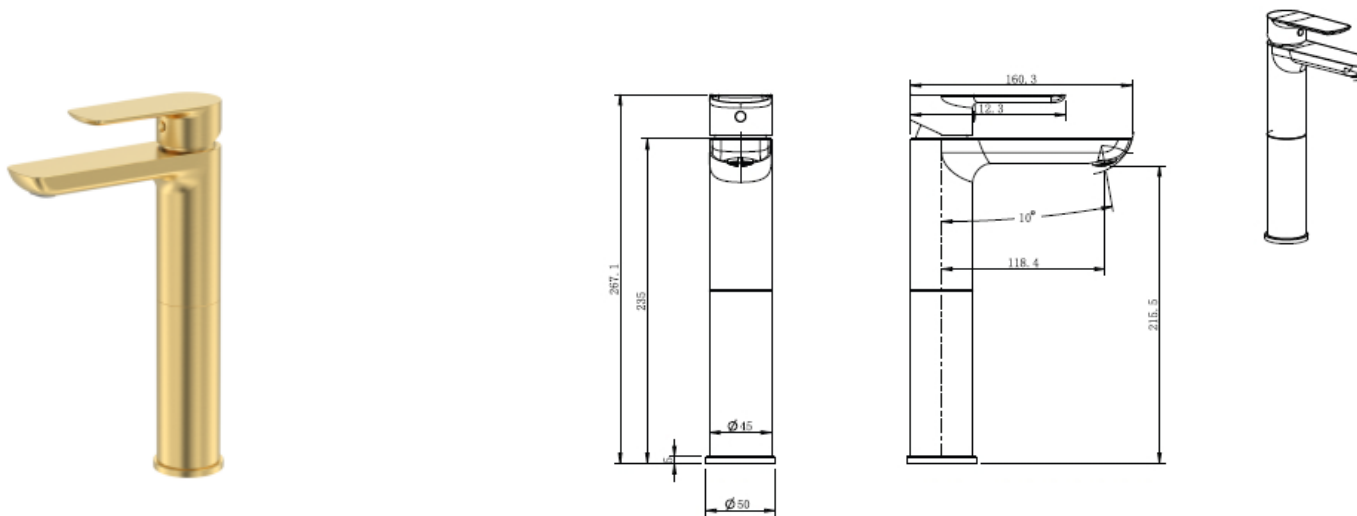

Cobra Seine Brushed Gold Basin Mixer Raised

Range: Seine Brushed Gold

Description: Seine single lever raised basin mixer for counter top basins. 267mm high from base to top of lever. Pillar type with single hole. Manufactured with dezincification resistant (DZR) brass. Items are coated using a physical vapour deposition (PVD) process. 15mm flexi-connection ends. 35mm ceramic disc cartridge. Fitted with Neoperl aerator with a flow rate = 7 litres/min at 300 kPa. 10 year warranty on functionality, 2 year warranty on brushed gold coating. Care & Maintenance - Ensure your product does not come into contact with any lubricants during installation. Chrome plated, matte black and any colour finishes should be wipped with warm soapy water and a soft cloth or sponge. Rinse, then dry and buff with a dry soft cloth. Under no circumstances must any detergents containing hydrochloric acids or abrasives including cream cleansers be used. Do not use abrasive cleaning materials such as scourers. Should your product have an aerator at the water outlet, it should be checked and cleaned regularly.

Product Code: SE-951R-BG

ERP Code: 101115GN00

Barcode: 6002194153245

Product Features: Cobra FeatherTouch, Cobra TeamAssist, 10 Year Warranty, DZR Brass, JaswicApproved, 2 years on coating, New Seine Colours

Dimensions: (l) 380mm x (w) 70mm x (h) 180mm

Package Weight: 1.7

Product Images

Flow Chart

Cobra TeamAssist

DZR Brass

Cobra FeatherTouch

10 Year Warranty