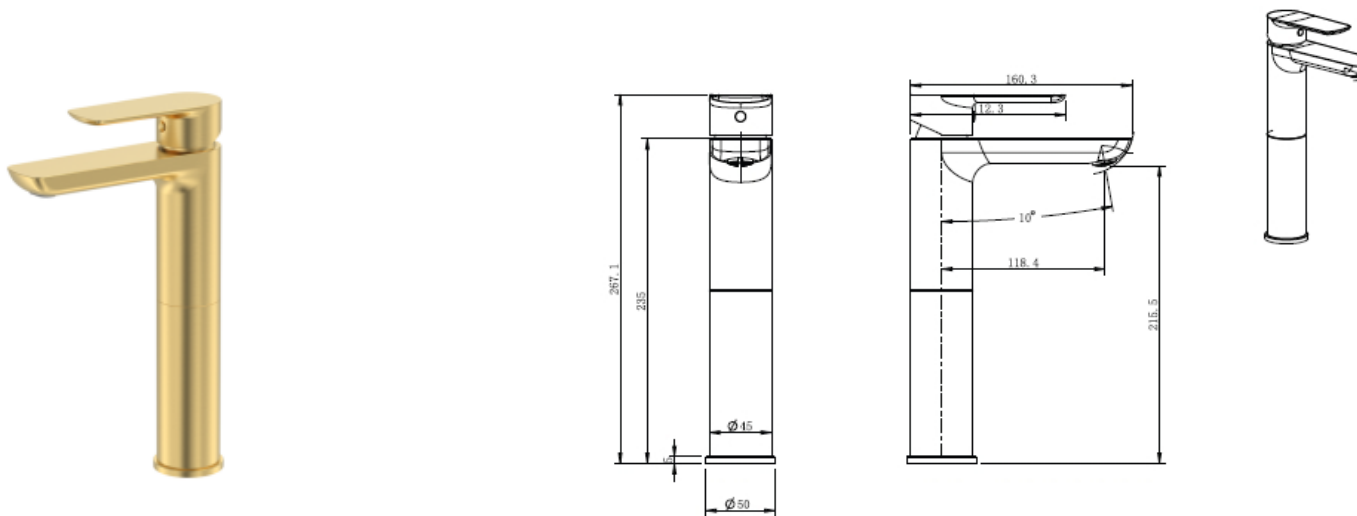

Cobra Seine Brushed Gold Basin Mixer Raised

Range: Seine Brushed Gold

Description: Seine single lever raised basin mixer for counter top basins. 267mm high from base to top of lever. Pillar type with single hole. Manufactured with dezincification resistant (DZR) brass. Items are coated using a physical vapour deposition (PVD) process. 15mm flexi-connection ends. 35mm ceramic disc cartridge. Fitted with Neoperl aerator with a flow rate = 7 litres/min at 300 kPa. 10 year warranty on functionality, 2 year warranty on brushed gold coating. Care & Maintenance - Ensure your product does not come into contact with any lubricants during installation. Chrome plated, matte black and any colour finishes should be wipped with warm soapy water and a soft cloth or sponge. Rinse, then dry and buff with a dry soft cloth. Under no circumstances must any detergents containing hydrochloric acids or abrasives including cream cleansers be used. Do not use abrasive cleaning materials such as scourers. Should your product have an aerator at the water outlet, it should be checked and cleaned regularly.

Product Code: SE-951R-BG

ERP Code: 101115GN00

Barcode: 6002194153245

Product Features: Cobra FeatherTouch, Cobra TeamAssist, 10 Year Warranty, DZR Brass, JaswicApproved, 2 years on coating, New Seine Colours

Dimensions: (l) 380mm x (w) 70mm x (h) 180mm

Package Weight: 1.53

Product Images

Flow Chart

Cobra TeamAssist

DZR Brass

Cobra FeatherTouch

10 Year Warranty