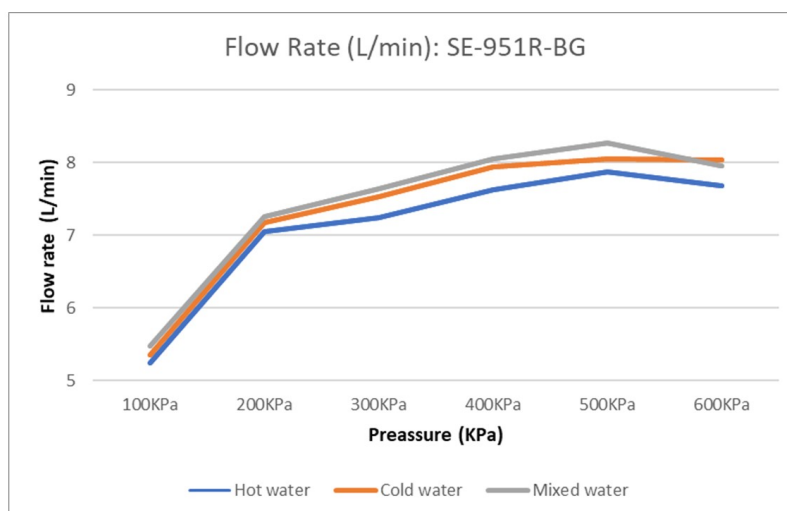

Cobra Seine Brushed Gold Basin Mixer Raised

Range: Seine Brushed Gold

Description: Seine single lever raised basin mixer for counter top basins. 267mm high from base to top of lever. Pillar type with single hole. Manufactured with dezincification resistant (DZR) brass. Items are coated using a physical vapour deposition (PVD) process. 15mm flexi-connection ends. 35mm ceramic disc cartridge. Fitted with Neoperl aerator with a flow rate = 7 litres/min at 300 kPa. 10 year warranty on functionality, 2 year warranty on brushed gold coating. Care & Maintenance - Ensure your product does not come into contact with any lubricants during installation. Chrome plated, matte black and any colour finishes should be wipped with warm soapy water and a soft cloth or sponge. Rinse, then dry and buff with a dry soft cloth. Under no circumstances must any detergents containing hydrochloric acids or abrasives including cream cleansers be used. Do not use abrasive cleaning materials such as scourers. Should your product have an aerator at the water outlet, it should be checked and cleaned regularly.

Product Code: SE-951R-BG

ERP Code: 101115GN00

Barcode: 6002194153245

Product Features: Cobra FeatherTouch, Cobra TeamAssist, 10 Year Warranty, DZR Brass, JaswicApproved, 2 years on coating, New Seine Colours

Dimensions: (l) 380mm x (w) 70mm x (h) 180mm

Package Weight: 1.53

Product Images

Flow Chart