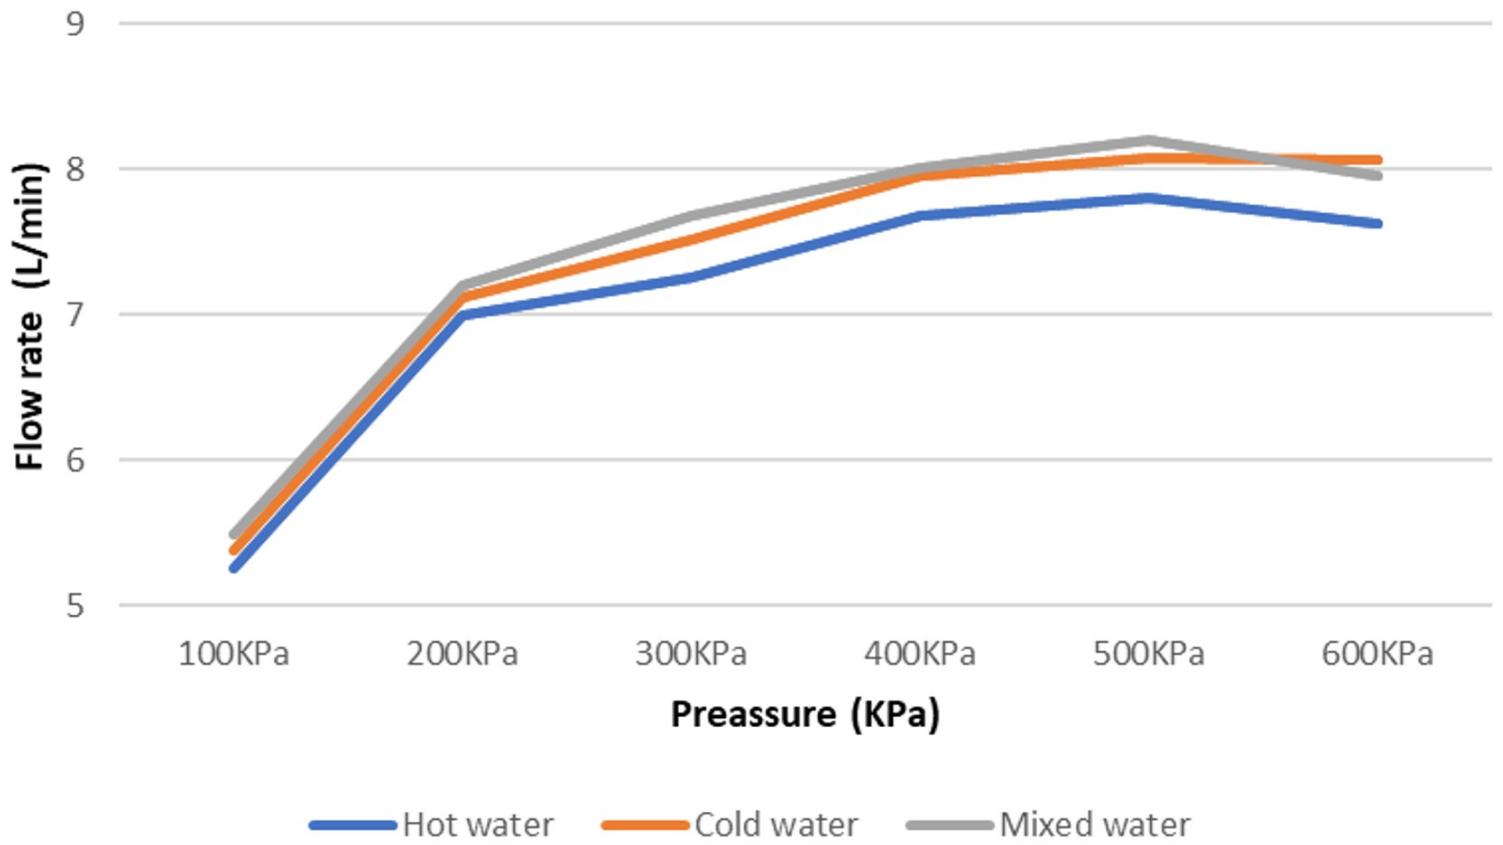

Flow Rate (L/min): SE-951BG