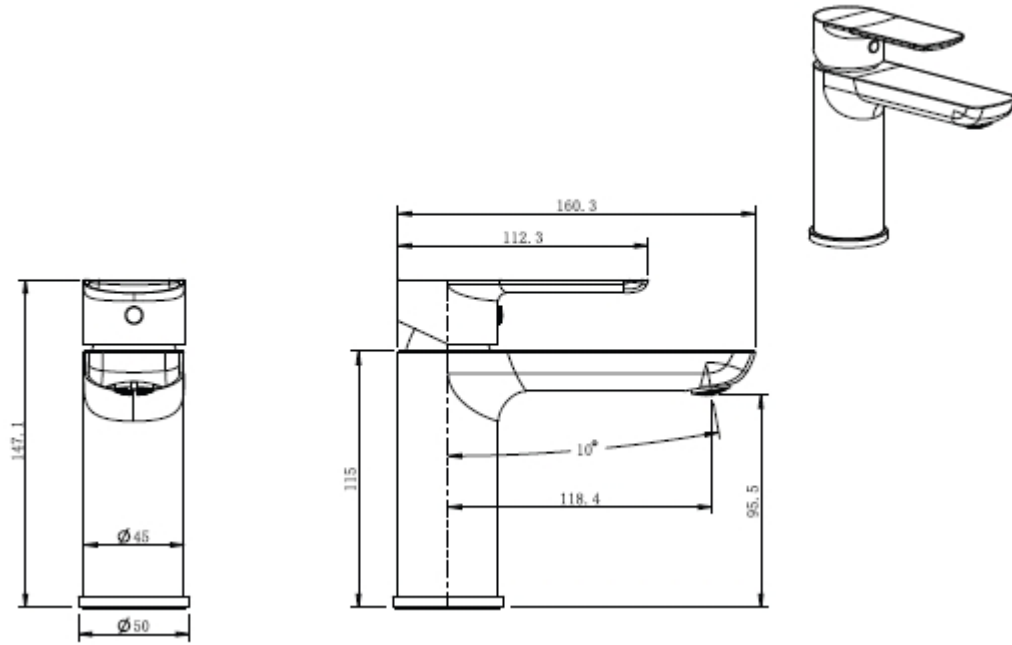

**Product Code:** G-40412001

**ERP Code:** G-40412001

**Barcode:** 4005176984082

**Product:** No Warranty

**Features:**

**Dimensions:** (l) 385mm x (w) 110mm x (h) 110mm

**Package Weight:** 1.63

## Product Images

MOT

"item" src="images/stock/big/COBS-SE-951BG.png">

Flow Chart