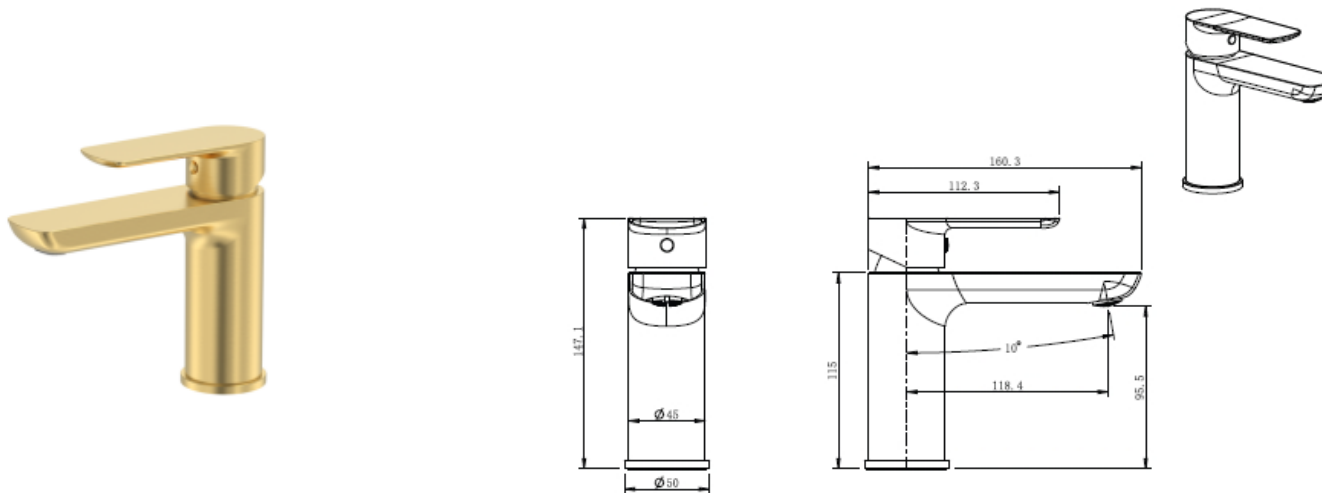

Cobra Seine Brushed Gold Basin Mixer Standard

Range: Seine Brushed Gold

Description: Seine single lever standard basin mixer. Pillar type with single hole. Manufactured with dezincification resistant (DZR) brass. Items are coated using a physical vapour deposition (PVD) process. 15mm flexi-connection ends. 35mm ceramic disc cartridge. Fitted with Neoperl aerator with a flow rate = 7 litres/min at 300 kPa. 10 year warranty on functionality, 2 year warranty on brushed gold coating. Care & Maintenance - Ensure your product does not come into contact with any lubricants during installation. Chrome plated, matte black and any colour finishes should be wipped with warm soapy water and a soft cloth or sponge. Rinse, then dry and buff with a dry soft cloth. Under no circumstances must any detergents containing hydrochloric acids or abrasives including cream cleansers be used. Do not use abrasive cleaning materials such as scourers. Should your product have an aerator at the water outlet, it should be checked and cleaned regularly.

Product Code: SE-951BG

ERP Code: 101112GN00

Barcode: 6002194153214

Product Features: Cobra FeatherTouch, Cobra TeamAssist, 10 Year Warranty, DZR Brass, JaswicApproved, 2 years on coating, New Seine Colours

Dimensions: (l) 280mm x (w) 70mm x (h) 180mm

Package Weight: 1.4

Product Images

Flow Chart

Cobra TeamAssist

DZR Brass

Cobra FeatherTouch

10 Year Warranty