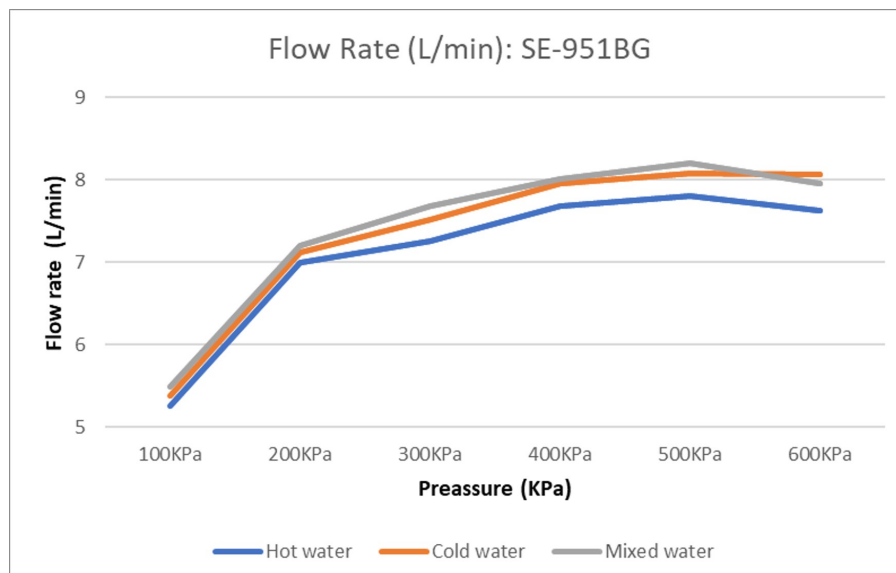

Cobra Seine Brushed Gold Basin Mixer Standard

Range: Seine Brushed Gold

Description: Seine single lever standard basin mixer. Pillar type with single hole. Manufactured with dezincification resistant (DZR) brass. Items are coated using a physical vapour deposition (PVD) process. 15mm flexi-connection ends. 35mm ceramic disc cartridge. Fitted with Neoperl aerator with a flow rate = 7 litres/min at 300 kPa. 10 year warranty on functionality, 2 year warranty on brushed gold coating. Care & Maintenance - Ensure your product does not come into contact with any lubricants during installation. Chrome plated, matte black and any colour finishes should be wipped with warm soapy water and a soft cloth or sponge. Rinse, then dry and buff with a dry soft cloth. Under no circumstances must any detergents containing hydrochloric acids or abrasives including cream cleansers be used. Do not use abrasive cleaning materials such as scourers. Should your product have an aerator at the water outlet, it should be checked and cleaned regularly.

Product Code: SE-951BG

ERP Code: 101112GN00

Barcode: 6002194153214

Product Features: Cobra FeatherTouch, Cobra TeamAssist, 10 Year Warranty, DZR Brass, JaswicApproved, 2 years on coating, New Seine Colours

Dimensions: (l) 280mm x (w) 70mm x (h) 180mm

Package Weight: 1.4

Product Images

Flow Chart