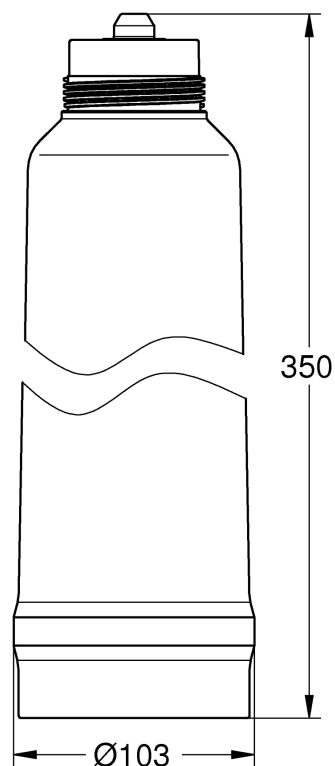

**Product Code:** G-40412001

**ERP Code:** G-40412001

**Barcode:** 4005176984082

**Product:** No Warranty

**Features:**

**Dimensions:** (l) 385mm x (w) 110mm x (h) 110mm

**Package Weight:** 1.63

## Product Images

MOT

"item" src="images/stock/big/COBS-SE-951BG.png">

Flow Chart