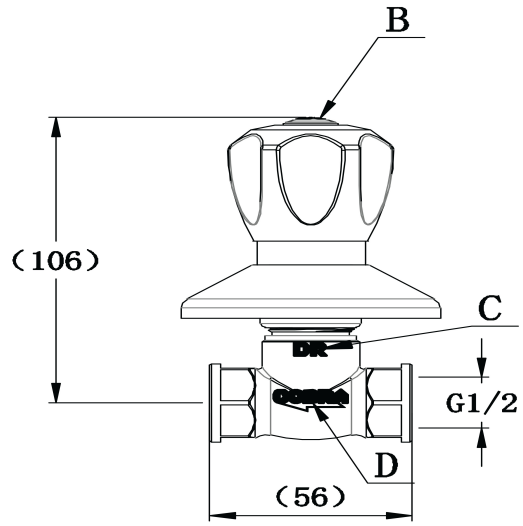

Cobra Cobra Headpart

Range: Cobra
Description: Headpart, clockwise closing, brass.
Product Code: S-21-1CLOCK/HP
ERP Code: FHPTXXEA-7FT01
Barcode: 6002194043966
Product Features: No Warranty
Dimensions: (l) 70mm x (w) 30mm x (h) 30mm
Package Weight: 0.08

Product Images

MOT

" style="text-align: center;">

Product Images

3328ST-15/NV

Flow Chart

3328ST-15/NV

FLOW RATE