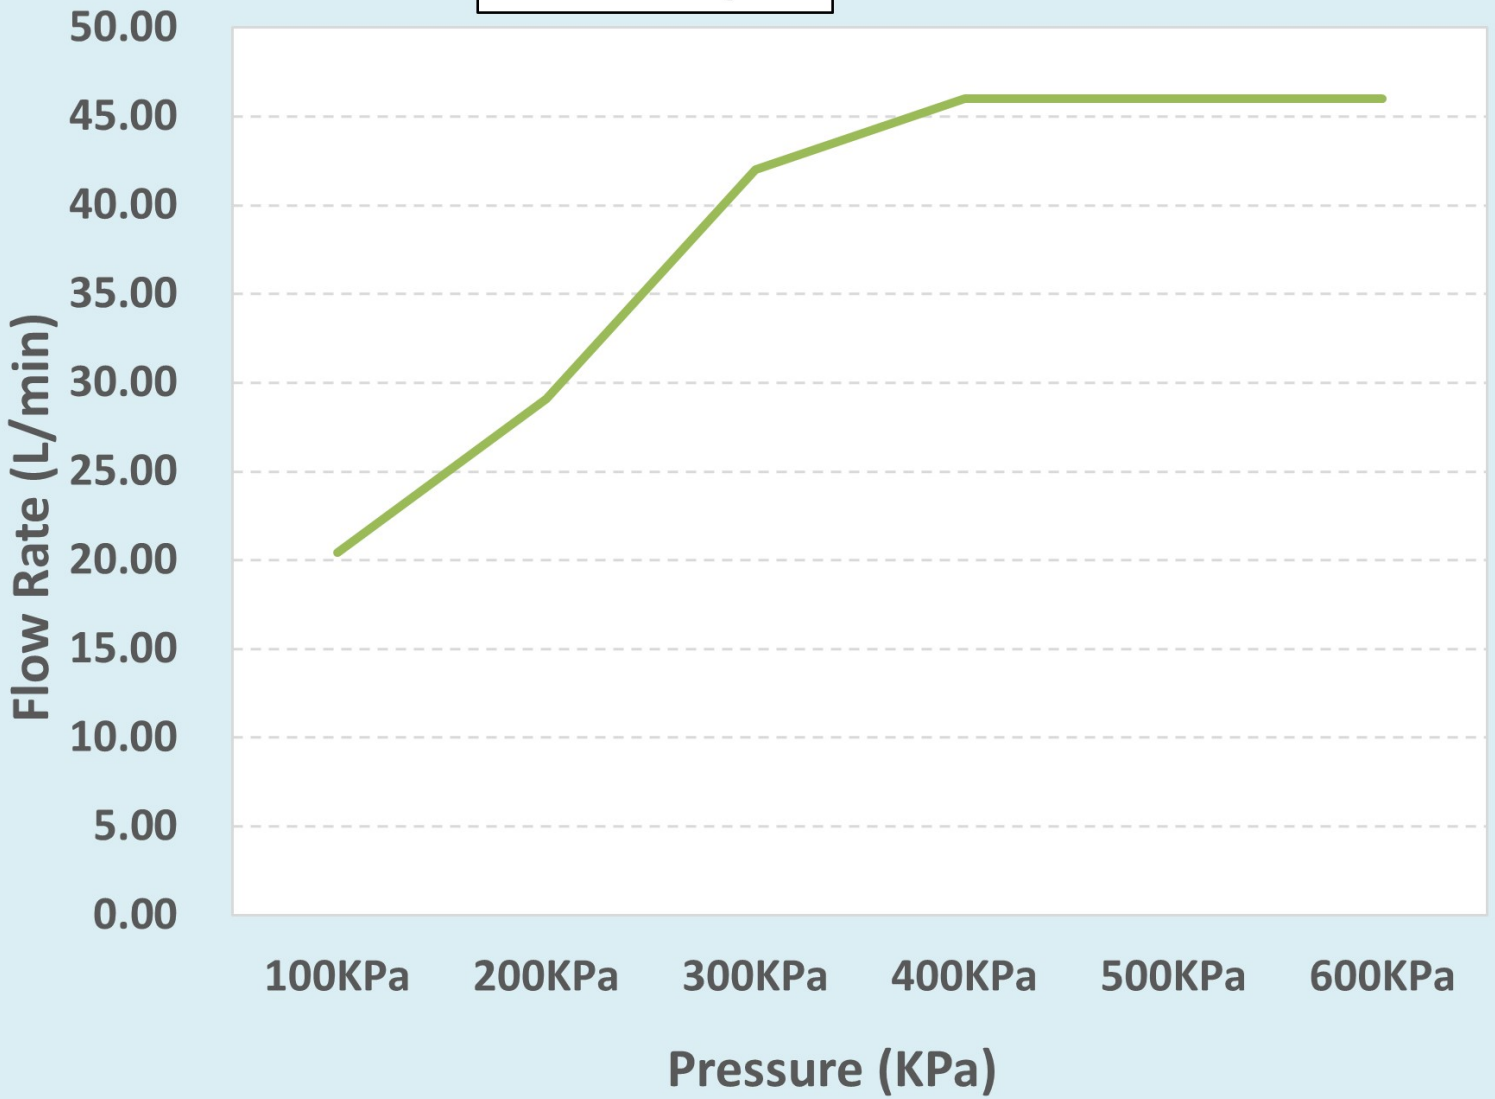

Cobra Cobra Headpart

Range: Cobra
Description: Headpart, clockwise closing, brass.
Product Code: S-21-1CLOCK/HP
ERP Code: FHPTXXEA-7FT01
Barcode: 6002194043966
Product Features: No Warranty
Dimensions: (l) 70mm x (w) 30mm x (h) 30mm
Package Weight: 0.08

Product Images

MOT

" style="text-align: center;">

Product Images

3328ST-15/NV

Flow Chart

3328ST-15/NV

FLOW RATE