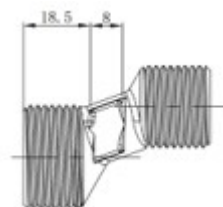

Product Images

MOT

Cobra Genuine

Cobra TeamAssist