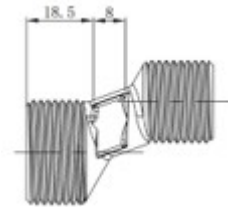

Product Images

MOT

Cobra Genuine

Cobra TeamAssist

Projects

Government

10 Year Warranty