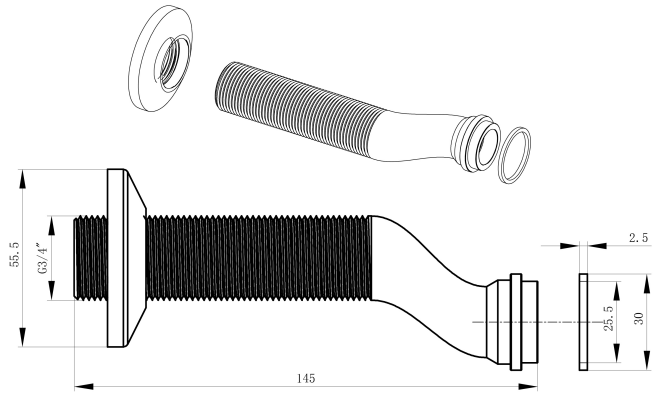

Cobra Cobra S connection

Range: Cobra
Description: S-connection wall-type 20mm chrome plated.
Product Code: S-050-20/NV
ERP Code: 1051330000
Barcode: 6002194158059
Product Features: Cobra TeamAssist
Dimensions: (l) 55mm x (w) 70mm x (h) 170mm
Package Weight: 0.36

Product Images

MOT

Cobra TeamAssist