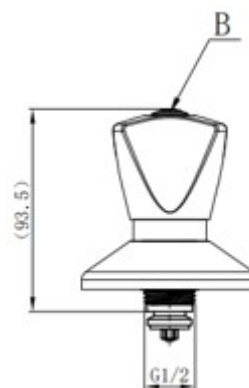

Cobra Carina Headpart

Range: Carina
Description: Headpart Carina Original complete with handle light pattern for standard taps 1/2, chrome.
Product Code: P-63-2CA/NV
ERP Code: 1014420000
Barcode: 6002194154891
Product Features: Cobra TeamAssist, Cobra Genuine, No Warranty
Dimensions: (l) 227mm x (w) 72mm x (h) 107mm
Package Weight: 0.3

Product Images

MOT

Cobra Genuine

Cobra TeamAssist