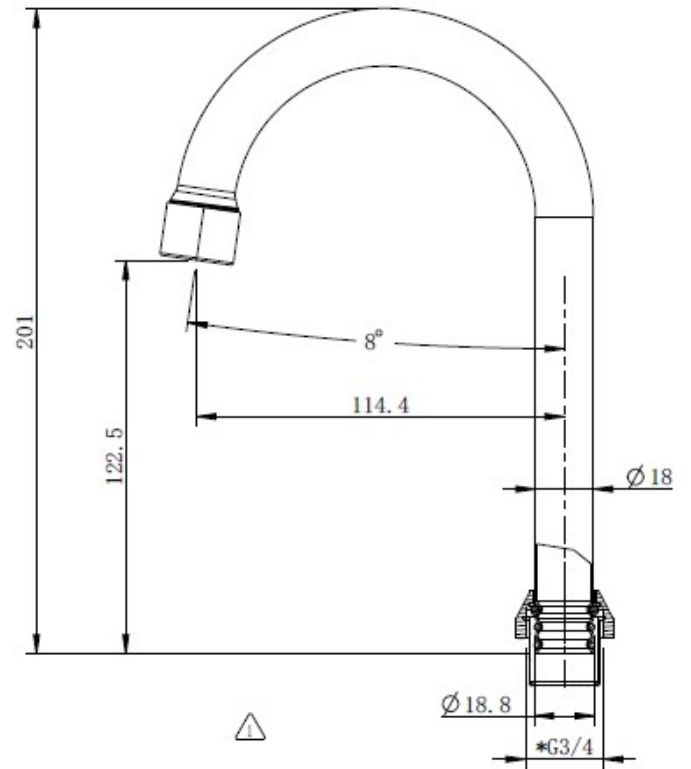

Cobra Cobra Spout

Range: Cobra
Description: Spout swanneck swivel for light pattern mixers chrome plated
Product Code: S-044/10/N
ERP Code: 1010800000
Barcode: 6002194152842
Product Features: No Warranty
Dimensions: (l) 225mm x (w) 150mm x (h) 40mm
Package Weight: 0.1

Product Images

MOT