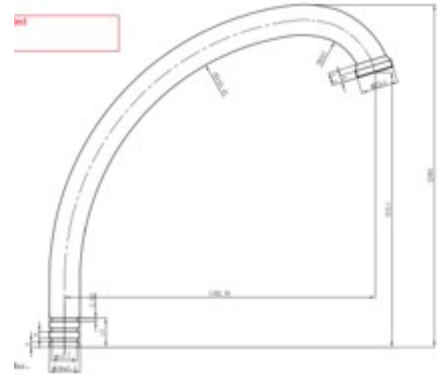

Cobra Cobra Sink Mixer Spout

Range: Cobra
Description: Spare swivel spout for Original light pattern sink mixers, chrome plated
Product Code: S-041/10/NV
ERP Code: 1013980000
Barcode: 6002194154754
Product Features: Cobra TeamAssist, Cobra Genuine, No Warranty
Dimensions: (l) 102mm x (w) 32mm x (h) 270mm
Package Weight: 0.2

Product Images

MOT

Cobra Genuine

Cobra TeamAssist