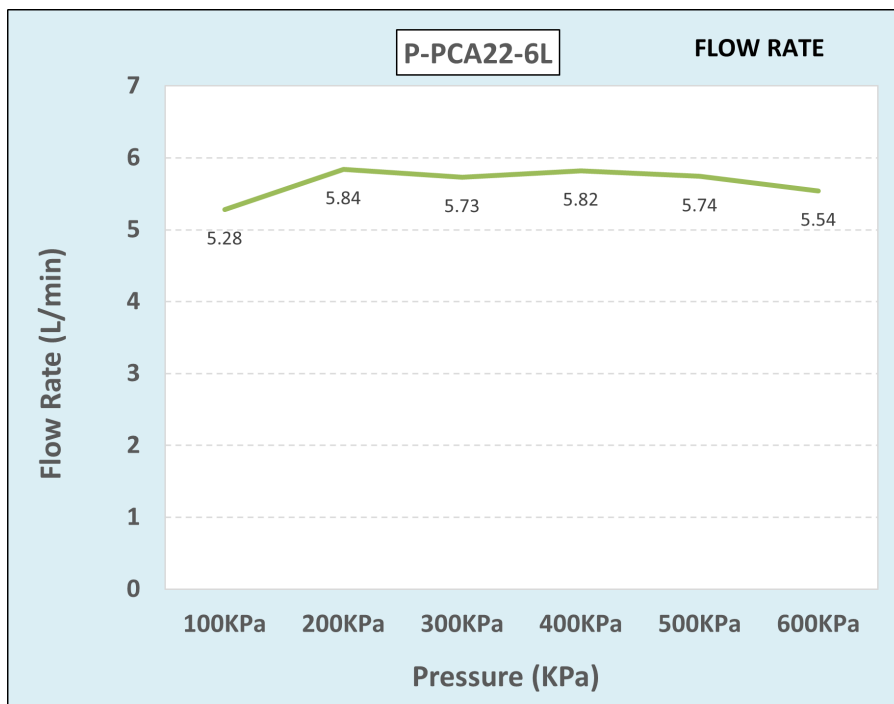

Cobra Water Saving Flow Restrictor

Range: Water Saving
Description: Water Saving Flow Restrictor For Most Sink Mixers 6L/Min Core, Washer and M22 Cover Included
Product Code: P-PCA22-6L
ERP Code: 1358890000
Barcode: 6002194164296
Product Features: Cobra EcoMind, Cobra TeamAssist
Dimensions: (l) 80mm x (w) 115mm x (h) 16mm
Package Weight: 0.018

Product Images

Flow Chart