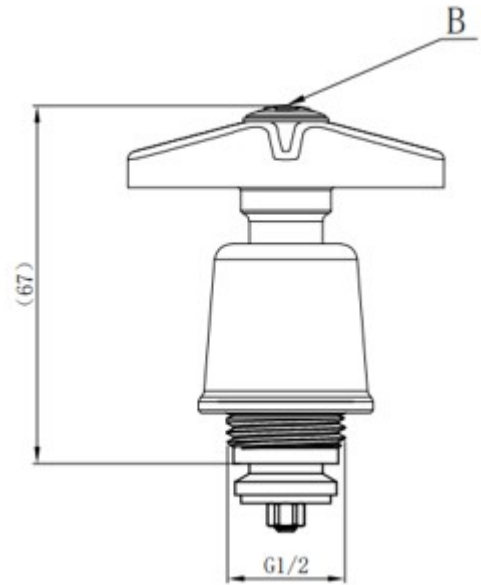

Cobra Star Headpart

Range: Star
Description: Headpart Star Original complete with handle light pattern for standard taps 1/2, chrome.
Product Code: P-8/NV
ERP Code: 1014320000
Barcode: 6002194154792
Product Features: Cobra TeamAssist, Cobra Genuine, No Warranty
Dimensions: (l) 210mm x (w) 57mm x (h) 87mm
Package Weight: 0.2

Product Images

MOT

Cobra Genuine

Cobra TeamAssist