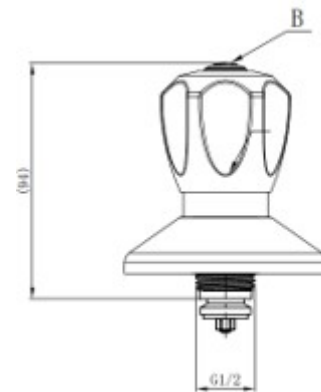

Cobra Stella Headpart

Range: Stella
Description: Headpart Stella Original complete with handle light pattern for standard taps 1/2, chrome.
Product Code: P-63-2ST/NV
ERP Code: 1014340000
Barcode: 6002194154815
Product Features: Cobra TeamAssist, Cobra Genuine, No Warranty
Dimensions: (l) 274mm x (w) 72mm x (h) 108mm
Package Weight: 0.3

Product Images

MOT

Cobra Genuine

Cobra TeamAssist