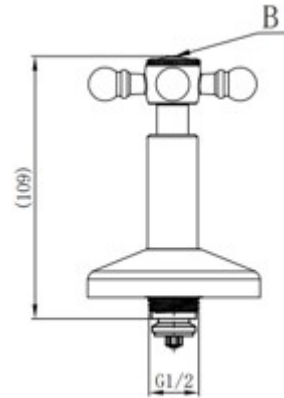

Cobra Roma Headpart

Range: Roma
Description: Headpart Roma Original complete with handle light pattern for standard taps 1/2, chrome.
Product Code: P-63-2RO/NV
ERP Code: 1014380000
Barcode: 6002194154853
Product Features: Cobra TeamAssist, Cobra Genuine, No Warranty
Dimensions: (l) 335mm x (w) 72mm x (h) 118mm
Package Weight: 0.4

Product Images

MOT

Cobra Genuine

Cobra TeamAssist