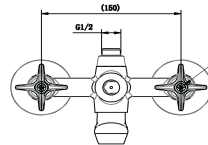

Product Images