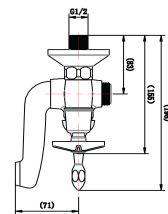

Product Images