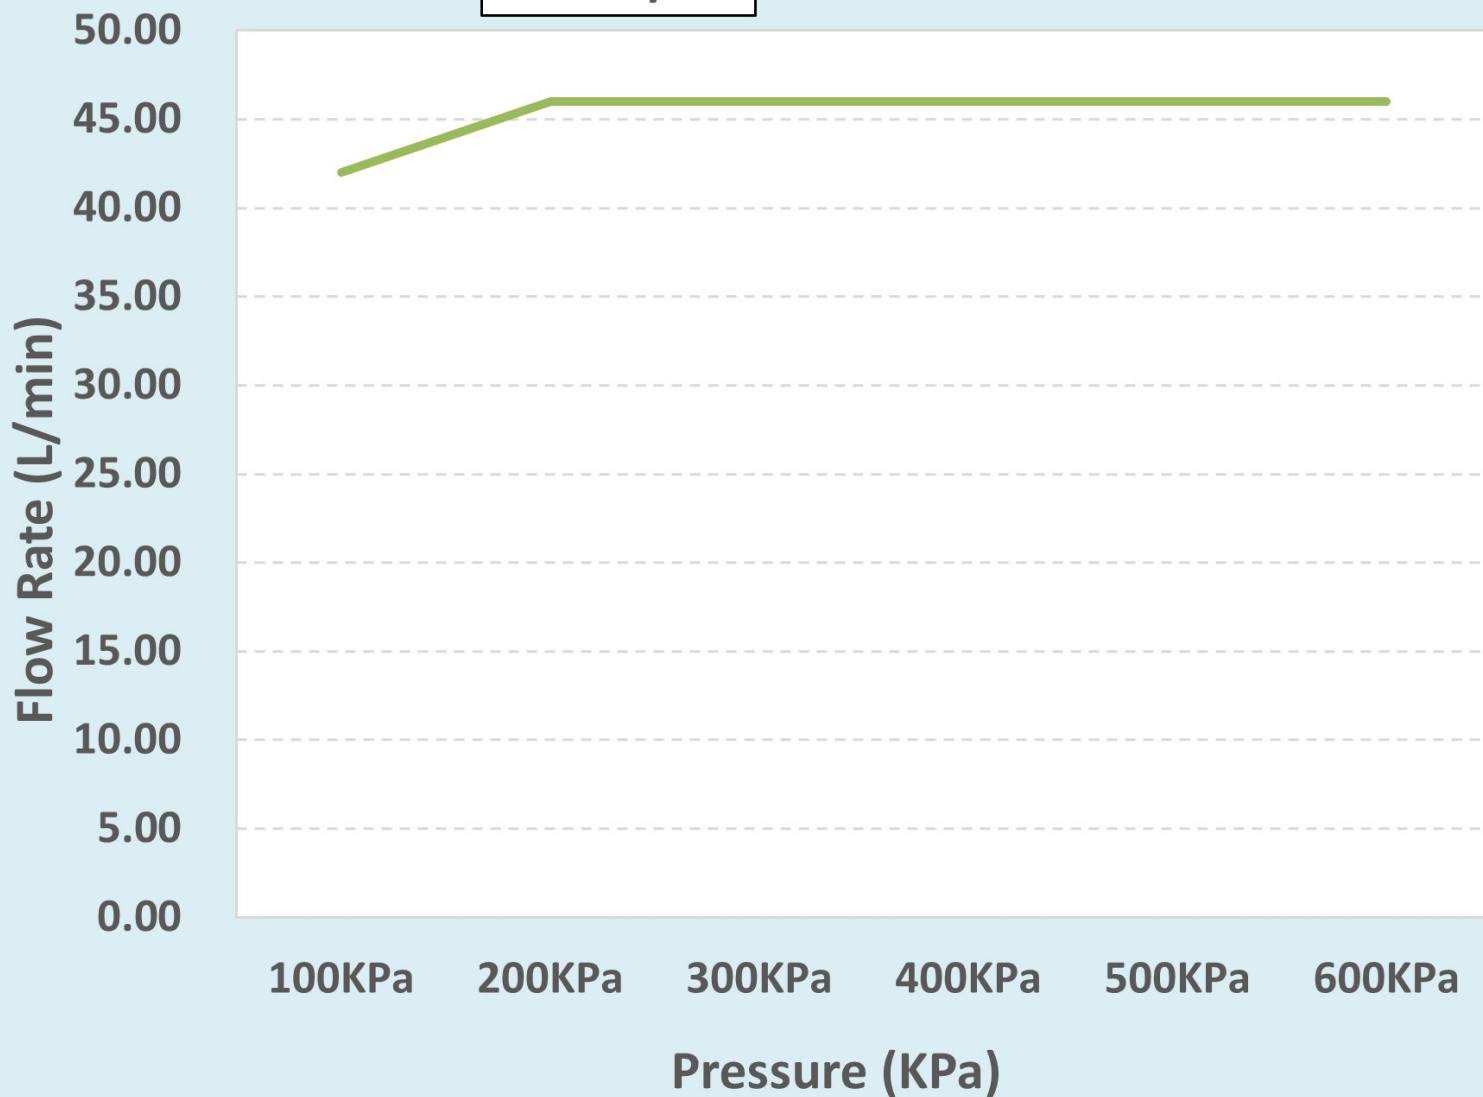

251-15/NV

FLOW RATE

- Cobra Genuine
- Cobra TeamAssist
- 20 Year Warranty
- MOT
- Cobra EasySwitch
- JaswicApproved
- DZR Brass