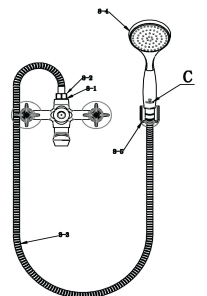

Product Images