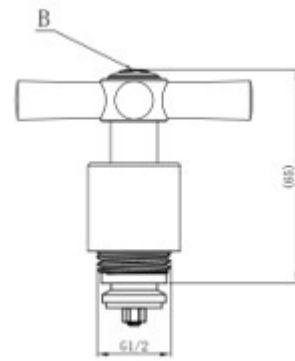

Cobra Ledimo Headpart

Range: Ledimo
Description: Headpart Ledimo Original complete with handle light pattern for exposed standard taps 1/2, chrome.
Product Code: P-61-2LO/NV
ERP Code: 1014390000
Barcode: 6002194154860
Product Features: Cobra TeamAssist, Cobra Genuine, No Warranty
Dimensions: (l) 186mm x (w) 68mm x (h) 80mm
Package Weight: 0.2

Product Images

MOT

Cobra Genuine

Cobra TeamAssist