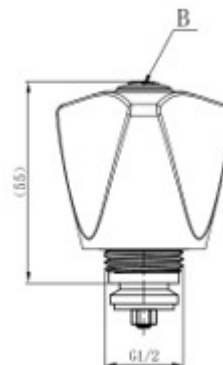

Cobra Carina Headpart

Range: Carina
Description: Headpart Carina Original complete with handle light pattern for exposed standard taps 1/2, chrome.
Product Code: P-61-2CA/NV
ERP Code: 1014410000
Barcode: 6002194154884
Product Features: Cobra TeamAssist, Cobra Genuine, No Warranty
Dimensions: (l) 182mm x (w) 50mm x (h) 70mm
Package Weight: 0.2

Product Images

MOT

Cobra Genuine

Cobra TeamAssist