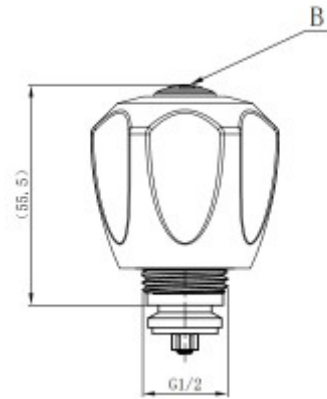

Cobra Stella Headpart

Range: Stella
Description: Headpart Stella Original complete with handle light pattern for exposed standard taps 1/2, chrome.
Product Code: P-61-1ST/NV
ERP Code: 1014330000
Barcode: 6002194154808
Product Features: Cobra TeamAssist, Cobra Genuine, No Warranty
Dimensions: (l) 227mm x (w) 46mm x (h) 70mm
Package Weight: 0.3

Product Images

MOT

Cobra Genuine

Cobra TeamAssist