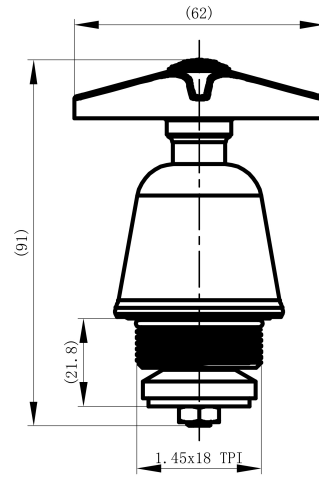

Cobra Star Headpart

Range: Star
Description: Star heavy pattern standard G 3/4 head part, chrome-plated.
Product Code: P-6/NV
ERP Code: 1051320000
Barcode: 6002194158042
Product Features: Cobra Team Assist
Dimensions: (l) 85mm x (w) 90mm x (h) 140mm
Package Weight: 0.42

Product Images

MOT