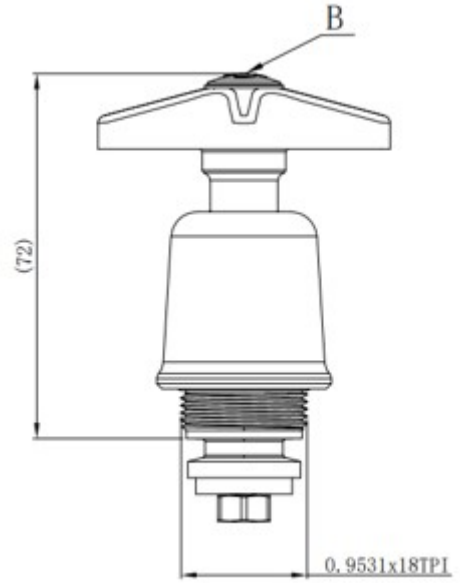

Cobra Star Headpart

Range: Star
Description: Headpart Star Original complete with handle for 3/4 light pattern or 1/2 heavy pattern standard taps, chrome.
Product Code: P-5/NV
ERP Code: 1014300000
Barcode: 6002194154778
Product Features: Cobra TeamAssist, Cobra Genuine, No Warranty
Dimensions: (l) 161mm x (w) 57mm x (h) 80mm
Package Weight: 0.3

Product Images

MOT

Cobra Genuine

Cobra TeamAssist