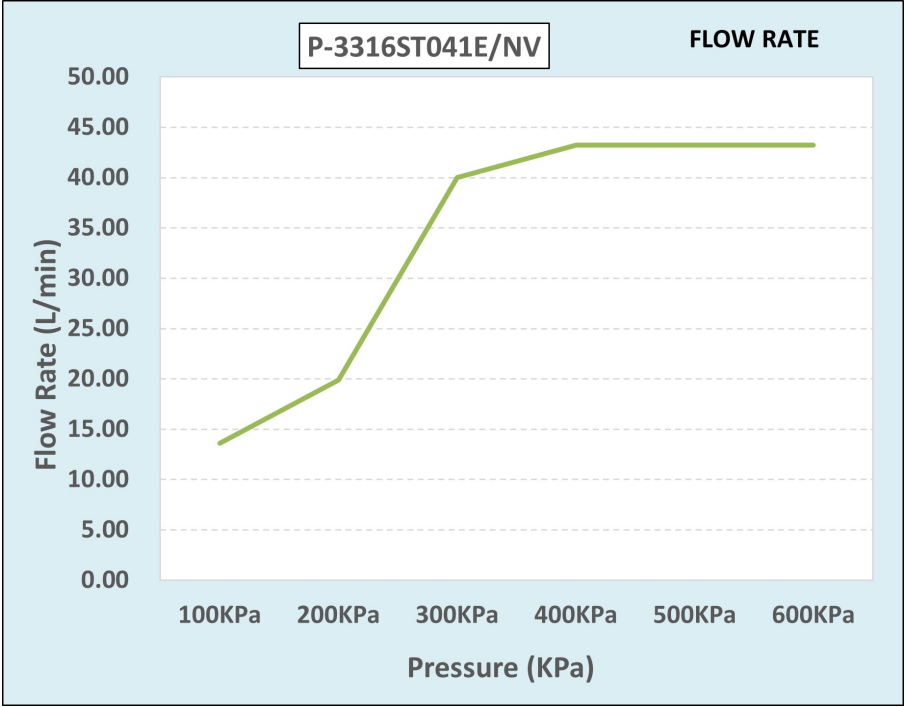

**Product Code:** P-3316ST041E/NV

**ERP Code:** FSKT2DS8-0GTPP02

**Barcode:** 6002194061205

**Product Features:** Cobra TeamAssist, Cobra Genuine, Cobra EasySwitch, DZR Brass, 20 Year Warranty, Original

**Dimensions:** (l) 24.5mm x (w) 18.5mm x (h) 8.5mm

**Package Weight:** 0.7

Product Images

P-3316ST041E/NV

Flow Chart

MOT

Cobra Genuine

Cobra TeamAssist

Cobra EasySwitch