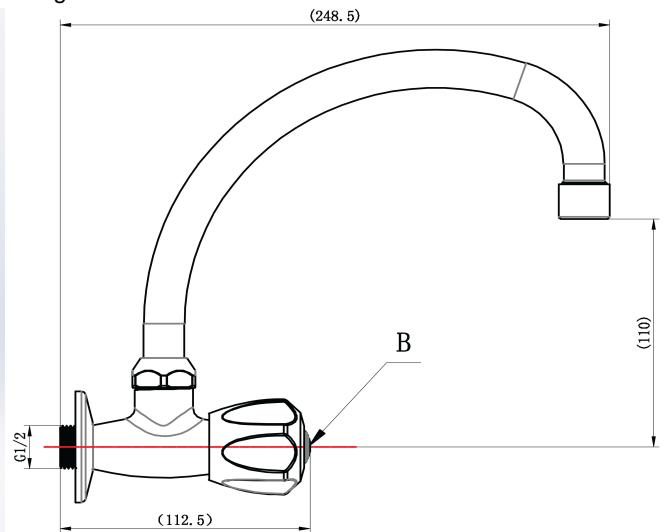

# Cobra Stella Original Sink Tap

**Range:** Stella Original

**Description:** Cobra Stella Original Chrome plated, wall-mounted sink tap with aerated swivel spout. The original rose-shaped design. 1/2" BSP male connection end. Made with de-zincification resistant brass for increased durability. With Cobra EasySwitch technology enabling your handle to be replaced by one of a different Cobra Original design. Cobra Genuine spare parts available. Cobra TeamAssist service team on call. Includes a 20 year LIXIL Africa warranty. Care & Maintenance - Ensure your product does not come into contact with any lubricants during installation. Chrome plated, matte black and any colour finishes should be wiped with warm soapy water and a soft cloth or sponge. Rinse, then dry and buff with a dry soft cloth. Under no circumstances must any detergents containing hydrochloric acids or abrasives including cream cleansers be used. Do not use abrasive cleaning materials such as scourers. Should your product have an aerator at the water outlet, it should be checked and cleaned regularly.

**Product Code:** P-3316ST041E/NV

**ERP Code:** FSKT2DS8-0GTPP02

**Barcode:** 6002194061205

**Product Features:** Cobra TeamAssist, Cobra Genuine, Cobra EasySwitch, DZR Brass, 20 Year Warranty, Original

**Dimensions:** (l) 24.5mm x (w) 18.5mm x (h) 8.5mm

**Package Weight:** 0.7

Product Images

P-3316ST041E/NV

Flow Chart

MOT

Cobra Genuine

Cobra TeamAssist

Cobra EasySwitch