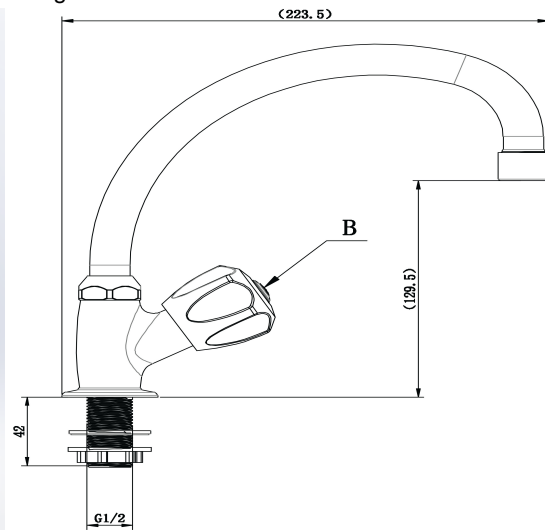

Cobra Stella Original Sink Tap

Range: Stella Original

Description: Cobra Stella Original Chrome plated, deck-mounted sink tap with aerated swivel spout. The original rose-shaped design. 1/2" BSP male connection end. Made with de-zincification resistant brass for increased durability. With Cobra EasySwitch technology enabling your handle to be replaced by one of a different Cobra Original design. Cobra Genuine spare parts available. Cobra TeamAssist service team on call. Includes a 20 year LIXIL Africa warranty. Care & Maintenance - Ensure your product does not come into contact with any lubricants during installation. Chrome plated, matte black and any colour finishes should be wiped with warm soapy water and a soft cloth or sponge. Rinse, then dry and buff with a dry soft cloth. Under no circumstances must any detergents containing hydrochloric acids or abrasives including cream cleansers be used. Do not use abrasive cleaning materials such as scourers. Should your product have an aerator at the water outlet, it should be checked and cleaned regularly.

Product Code: P-3219ST/041E/NV

ERP Code: FSKT2DST-0GTPP02

Barcode: 6002194061212

Product Features: Cobra TeamAssist, Cobra Genuine, Cobra EasySwitch, DZR Brass, 20 Year Warranty, Original

Dimensions: (l) 24.5mm x (w) 18.5mm x (h) 8.5mm

Package Weight: 0.8

Product Images

P-3219ST/041E/NV

Flow Chart