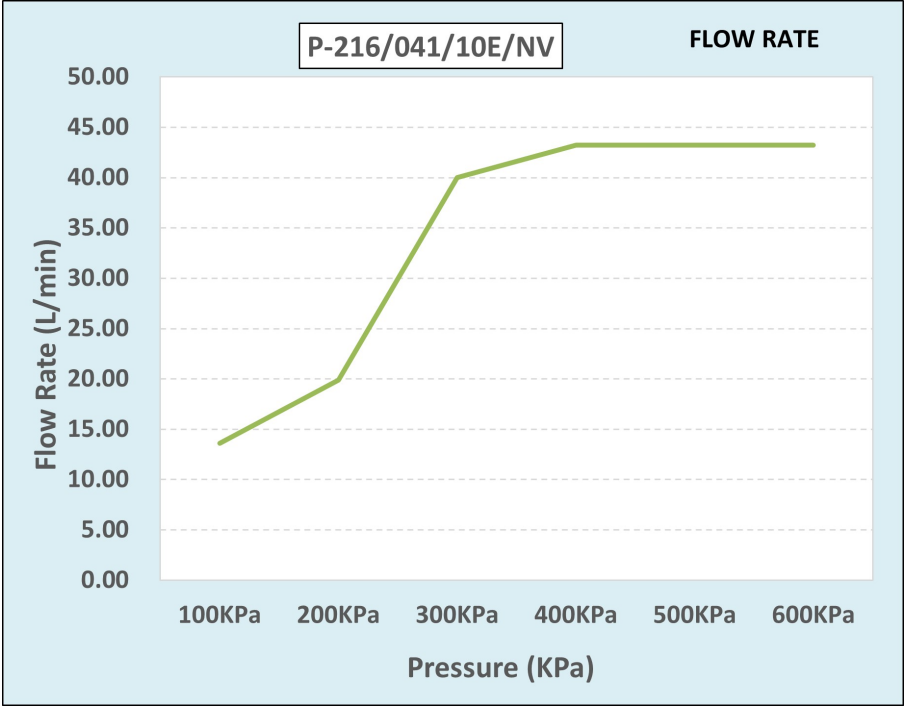

MOT

Cobra Genuine

Cobra TeamAssist

Cobra EasySwitch

20 Year Warranty

DZR Brass