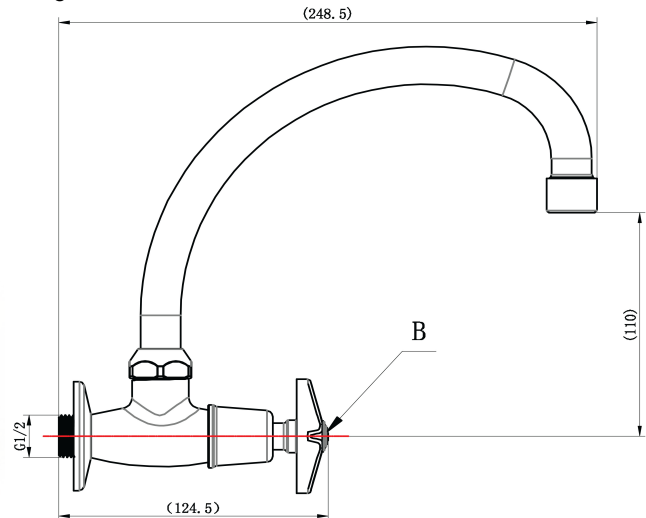

Cobra Star Original Sink Tap

Range: Star Original

Description: Cobra Star Original Chrome plated, wall-mounted sink tap with aerated swivel spout. The original star-shaped design. 1/2" BSP male connection end. Made with de-zincification resistant brass for increased durability. With Cobra EasySwitch technology enabling your handle to be replaced by one of a different Cobra Original design. Cobra Genuine spare parts available. Cobra TeamAssist service team on call. Includes a 20 year LIXIL Africa warranty. Care & Maintenance - Ensure your product does not come into contact with any lubricants during installation. Chrome plated, matte black and any colour finishes should be wiped with warm soapy water and a soft cloth or sponge. Rinse, then dry and buff with a dry soft cloth. Under no circumstances must any detergents containing hydrochloric acids or abrasives including cream cleansers be used. Do not use abrasive cleaning materials such as scourers. Should your product have an aerator at the water outlet, it should be checked and cleaned regularly.

Product Code: P-216/041/10E/NV

ERP Code: FSKT2DS4-0GTPP02

Barcode: 6002194061090

Product Features: Cobra TeamAssist, Cobra Genuine, Cobra EasySwitch, DZR Brass, 20 Year Warranty, Original

Dimensions: (l) 24.5mm x (w) 18.5mm x (h) 8.5mm

Package Weight: 0.6

Product Images

P-216/041/10E/NV

Flow Chart