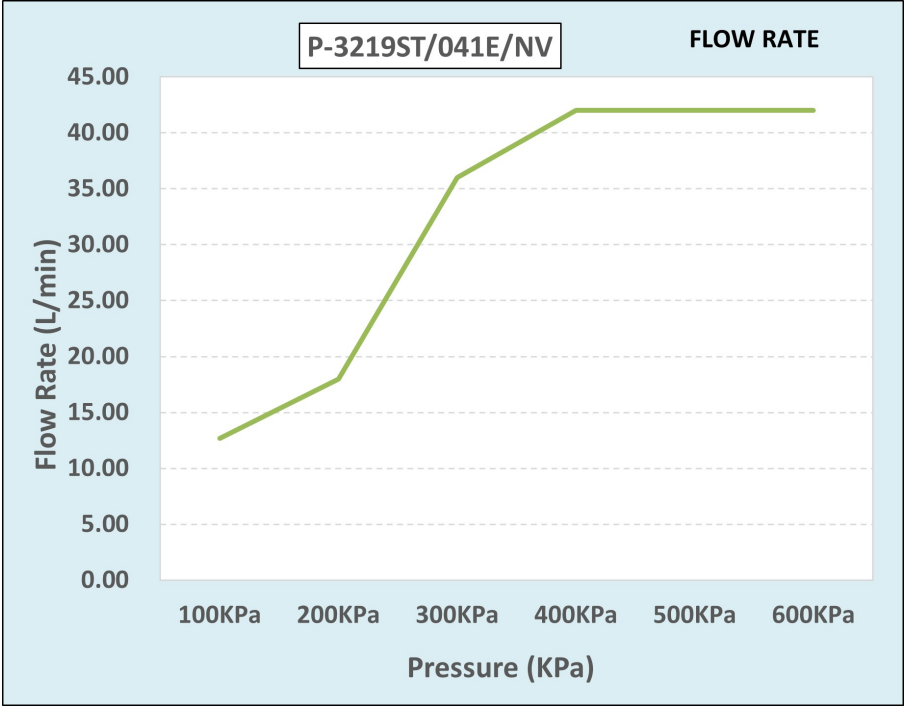

MOT

Cobra Genuine

Cobra TeamAssist

Cobra EasySwitch

20 Year Warranty

DZR Brass