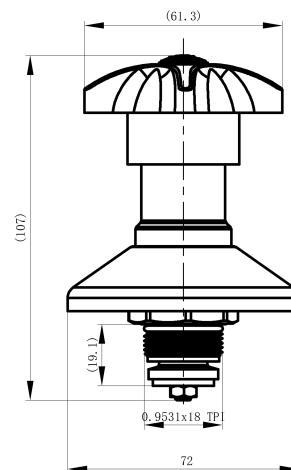

Cobra Star Headpart

Range: Star
Description: Star heavy pattern underwall standard G 1/2" head part, chrome-plated. Includes: blue and red indices.
Product Code: P-32/NV
ERP Code: 1051300000
Barcode: 6002194157922
Product Features: Cobra Team Assist
Dimensions: (l) 85mm x (w) 90mm x (h) 140mm
Package Weight: 0.398

Product Images

MOT