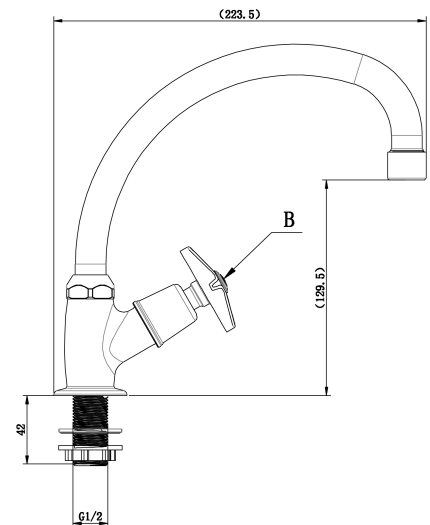

Cobra Star Original Sink Tap

Range: Star Original

Description: Cobra Star Original Chrome plated, deck-mounted sink tap with aerated swivel spout. The original star-shaped design. 1/2" BSP male connection end. Made with de-zincification resistant brass for increased durability. With Cobra EasySwitch technology enabling your handle to be replaced by one of a different Cobra Original design. Cobra Genuine spare parts available. Cobra TeamAssist service team on call. Includes a 20 year LIXIL Africa warranty. Care & Maintenance - Ensure your product does not come into contact with any lubricants during installation. Chrome plated, matte black and any colour finishes should be wiped with warm soapy water and a soft cloth or sponge. Rinse, then dry and buff with a dry soft cloth. Under no circumstances must any detergents containing hydrochloric acids or abrasives including cream cleansers be used. Do not use abrasive cleaning materials such as scourers. Should your product have an aerator at the water outlet, it should be checked and cleaned regularly.

Product Code: P-219/041/10E/NV

ERP Code: FSKT2DSR-0GTPP02

Barcode: 6002194061052

Product Features: Cobra TeamAssist, Cobra Genuine, Cobra EasySwitch, DZR Brass, 20 Year Warranty, Original

Dimensions: (l) 24.5mm x (w) 18.5mm x (h) 8.5mm

Package Weight: 0.7

Product Images

P-219/041/10E_

Flow Chart

MOT

Cobra Genuine

Cobra TeamAssist

Cobra EasySwitch