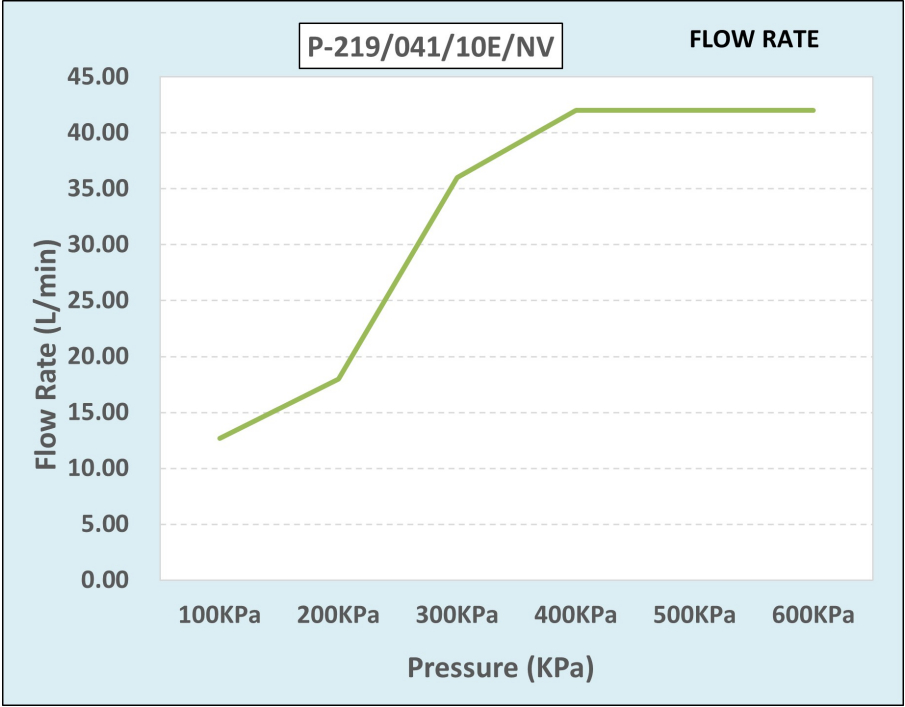

Cobra Star Original Sink Tap

Range: Star Original

Description: Cobra Star Original Chrome plated, deck-mounted sink tap with aerated swivel spout. The original star-shaped design. 1/2" BSP male connection end. Made with de-zincification resistant brass for increased durability. With Cobra EasySwitch technology enabling your handle to be replaced by one of a different Cobra Original design. Cobra Genuine spare parts available. Cobra TeamAssist service team on call. Includes a 20 year LIXIL Africa warranty. Care & Maintenance - Ensure your product does not come into contact with any lubricants during installation. Chrome plated, matte black and any colour finishes should be wiped with warm soapy water and a soft cloth or sponge. Rinse, then dry and buff with a dry soft cloth. Under no circumstances must any detergents containing hydrochloric acids or abrasives including cream cleansers be used. Do not use abrasive cleaning materials such as scourers. Should your product have an aerator at the water outlet, it should be checked and cleaned regularly.

Product Code: P-219/041/10E/NV

ERP Code: FSKT2DSR-0GTPP02

Barcode: 6002194061052

Product Features: Cobra TeamAssist, Cobra Genuine, Cobra EasySwitch, DZR Brass, 20 Year Warranty, Original

Dimensions: (l) 24.5mm x (w) 18.5mm x (h) 8.5mm

Package Weight: 0.7

Product Images

P-219/041/10E_

Flow Chart

MOT

Cobra Genuine

Cobra TeamAssist

Cobra EasySwitch