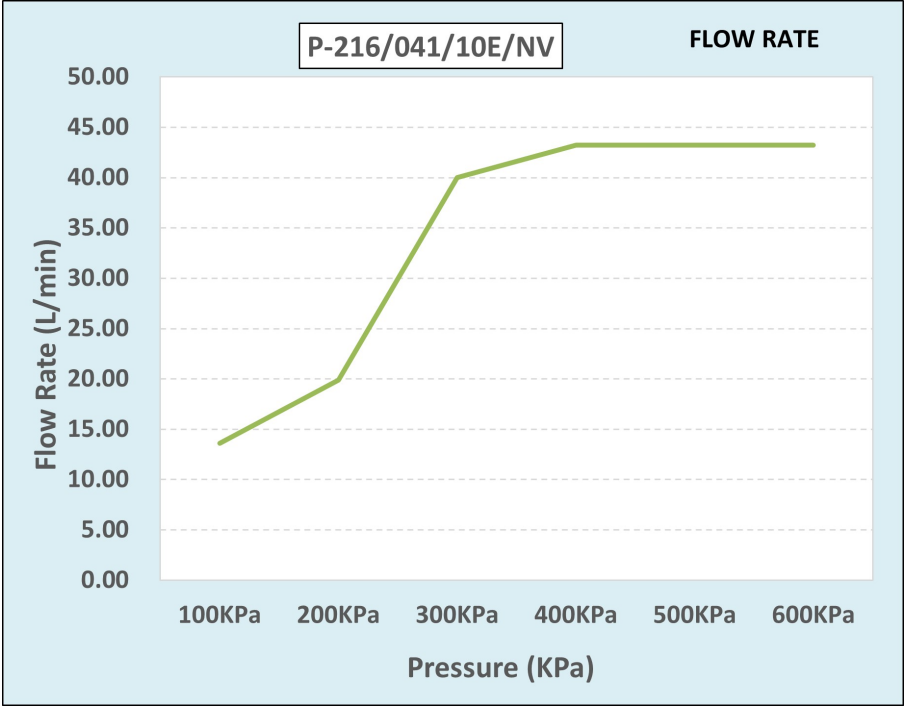

Cobra Star Original Sink Tap

Range: Star Original

Description: Cobra Star Original Chrome plated, wall-mounted sink tap with aerated swivel spout. The original star-shaped design. 1/2" BSP male connection end. Made with de-zincification resistant brass for increased durability. With Cobra EasySwitch technology enabling your handle to be replaced by one of a different Cobra Original design. Cobra Genuine spare parts available. Cobra TeamAssist service team on call. Includes a 20 year LIXIL Africa warranty. Care & Maintenance - Ensure your product does not come into contact with any lubricants during installation. Chrome plated, matte black and any colour finishes should be wiped with warm soapy water and a soft cloth or sponge. Rinse, then dry and buff with a dry soft cloth. Under no circumstances must any detergents containing hydrochloric acids or abrasives including cream cleansers be used. Do not use abrasive cleaning materials such as scourers. Should your product have an aerator at the water outlet, it should be checked and cleaned regularly.

Product Code: P-216/041/10E/NV

ERP Code: FSKT2DS4-0GTPP02

Barcode: 6002194061090

Product Features: Cobra TeamAssist, Cobra Genuine, Cobra EasySwitch, DZR Brass, 20 Year Warranty, Original

Dimensions: (l) 24.5mm x (w) 18.5mm x (h) 8.5mm

Package Weight: 0.6

Product Images

P-216/041/10E/NV

Flow Chart

MOT

Cobra Genuine

Cobra TeamAssist

Cobra EasySwitch