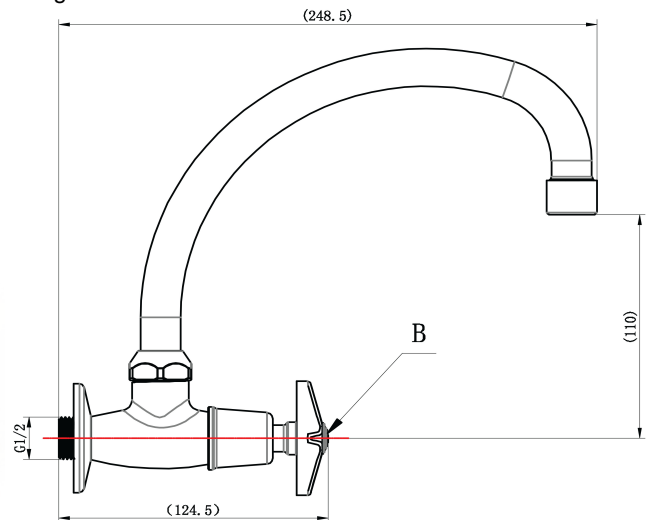

Cobra Star Original Sink Tap

Range: Star Original

Description: Cobra Star Original Chrome plated, wall-mounted sink tap with aerated swivel spout. The original star-shaped design. 1/2" BSP male connection end. Made with de-zincification resistant brass for increased durability. With Cobra EasySwitch technology enabling your handle to be replaced by one of a different Cobra Original design. Cobra Genuine spare parts available. Cobra TeamAssist service team on call. Includes a 20 year LIXIL Africa warranty. Care & Maintenance - Ensure your product does not come into contact with any lubricants during installation. Chrome plated, matte black and any colour finishes should be wiped with warm soapy water and a soft cloth or sponge. Rinse, then dry and buff with a dry soft cloth. Under no circumstances must any detergents containing hydrochloric acids or abrasives including cream cleansers be used. Do not use abrasive cleaning materials such as scourers. Should your product have an aerator at the water outlet, it should be checked and cleaned regularly.

Product Code: P-216/041/10E/NV

ERP Code: FSKT2DS4-0GTPP02

Barcode: 6002194061090

Product Features: Cobra TeamAssist, Cobra Genuine, Cobra EasySwitch, DZR Brass, 20 Year Warranty, Original

Dimensions: (l) 24.5mm x (w) 18.5mm x (h) 8.5mm

Package Weight: 0.6

Product Images

P-216/041/10E/NV

Flow Chart

MOT

Cobra Genuine

Cobra TeamAssist

Cobra EasySwitch