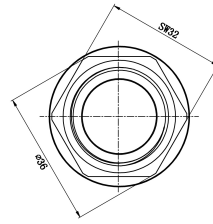

Product Images