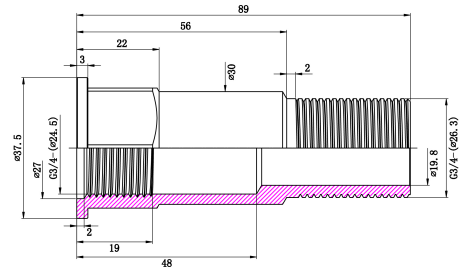

Cobra Cobra Extension piece

Range: Cobra
Description: Extension piece, 60mm long, chrome-plated. Includes: sliding wall flange, and 3/4 male x 3/4 female connection.
Product Code: P-059-20/NV
ERP Code: 1051290000
Barcode: 6002194157915
Product Features: Cobra TeamAssist
Dimensions: (l) 100mm x (w) 95mm x (h) 40mm
Package Weight: 0.2

Product Images

MOT

Cobra TeamAssist