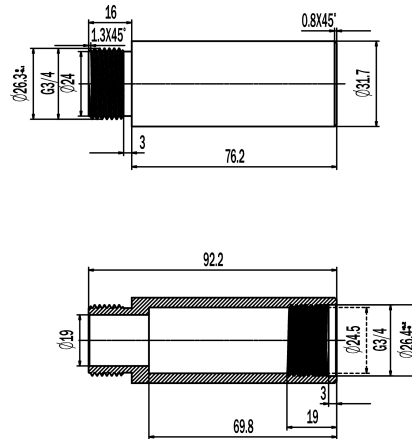

Cobra Cobra Extension piece

Range: Cobra
Description: Extension piece, 75mm long, chrome plated. Includes: 3/4 male x 3/4 female connection.
Product Code: P-058-20/NV
ERP Code: 1051280000
Barcode: 6002194157908
Product Features: Cobra TeamAssist
Dimensions: (l) 100mm x (w) 70mm x (h) 60mm
Package Weight: 0.2

Product Images

MOT

Cobra TeamAssist