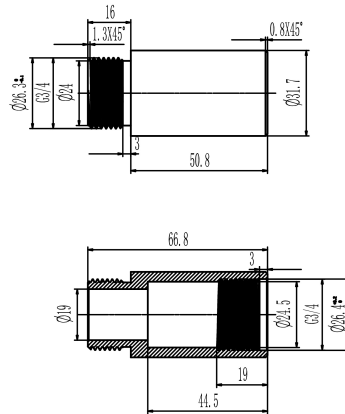

Cobra Cobra Extension piece

Range: Cobra
Description: Extension piece, 50mm long, chrome-plated. Includes: 3/4 male x 3/4 female connection.
Product Code: P-057-20/NV
ERP Code: 1051270000
Barcode: 6002194157892
Product Features: Cobra TeamAssist
Dimensions: (l) 80mm x (w) 70mm x (h) 60mm
Package Weight: 0.01

Product Images

MOT

Cobra TeamAssist