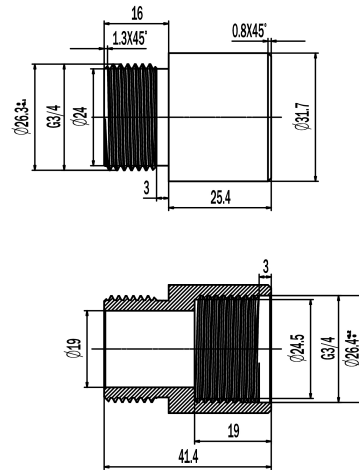

Cobra Cobra Extension piece

Range: Cobra
Description: Extension piece, 25mm long, chrome plated. Includes: 3/4 male x 3/4 female connection.
Product Code: P-056-20/NV
ERP Code: 1051260000
Barcode: 6002194157885
Product Features: Cobra TeamAssist
Dimensions: (l) 80mm x (w) 70mm x (h) 60mm
Package Weight: 0.01

Product Images

MOT

Cobra TeamAssist