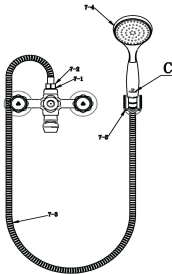

Product Images

MI-251-15-HQ/NV

Flow Chart