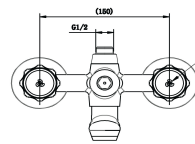

Product Images

MI-251-15-HQ/NV

Flow Chart