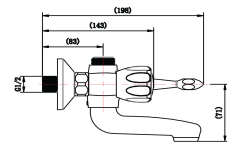

Product Images

MI-251-15-HQ/NV

Flow Chart