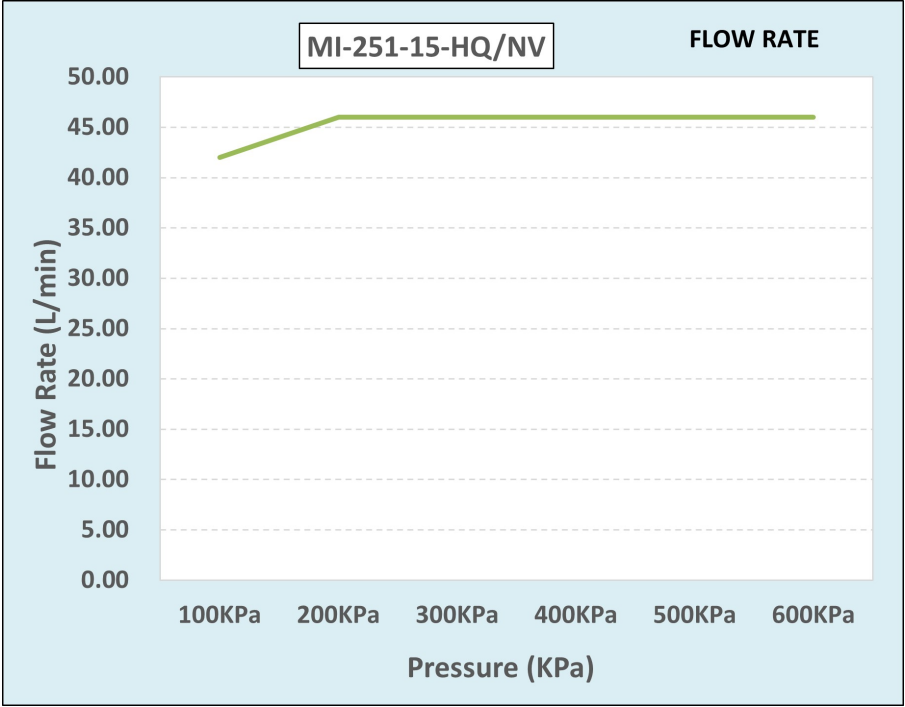

MOT

Cobra Genuine

Cobra TeamAssist

20 Year Warranty

Cobra EasySwitch

DZR Brass

JaswicApproved