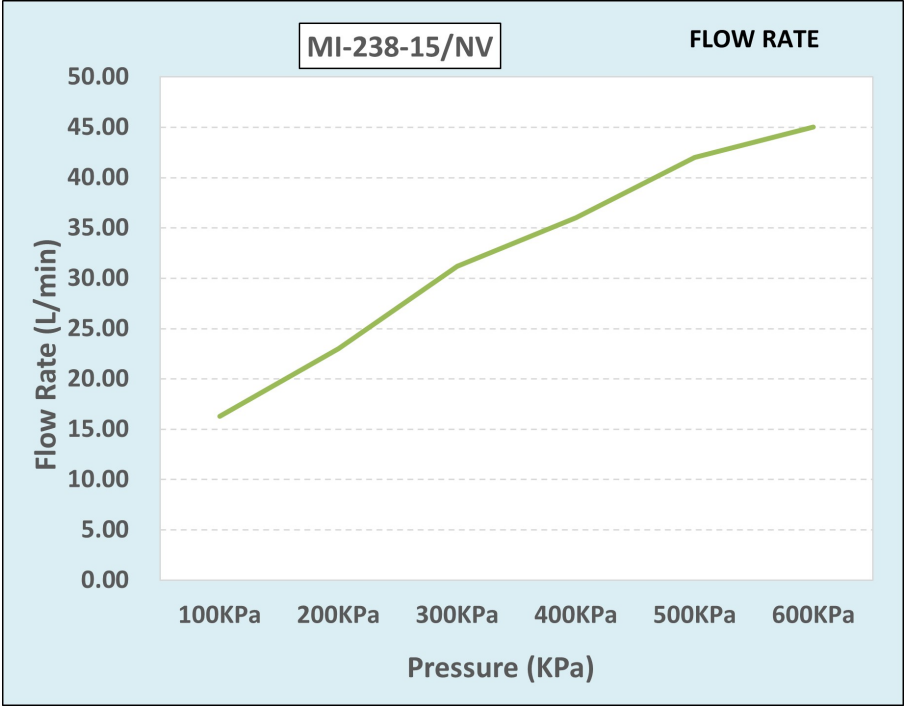

MOT

Cobra Genuine

Cobra TeamAssist

Cobra EasySwitch

20 Year Warranty

DZR Brass

JaswicApproved