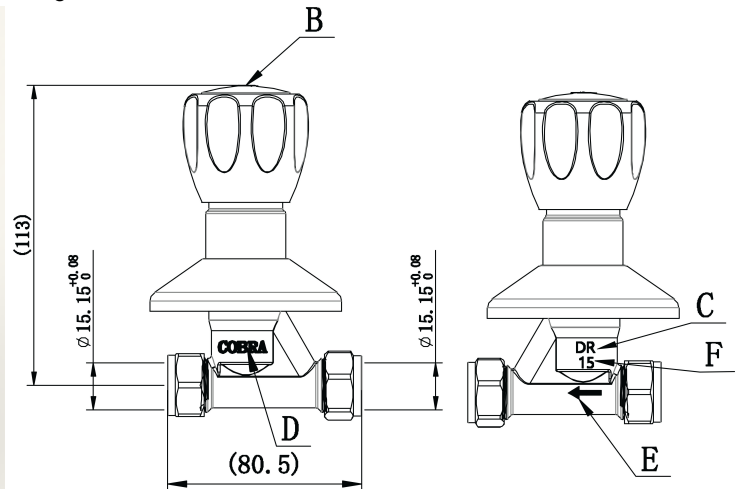

Cobra Metsi Original Stop Tap Concealed Compression 15mm

Range: Metsi Original

Description: Cobra Metsi Original Chrome plated underwall stop tap including hot & cold indices & flange. The original rounded design. 15mm copper to copper compression connection ends. Made with de-zincification resistant brass for increased durability. With Cobra EasySwitch technology enabling your handle to be replaced by one of a different Cobra Original design. Cobra Genuine spare parts available. Cobra TeamAssist service team on call. Includes a 20 year LIXIL Africa warranty. Care & Maintenance - Ensure your product does not come into contact with any lubricants during installation. Chrome plated, matte black and any colour finishes should be wiped with warm soapy water and a soft cloth or sponge. Rinse, then dry and buff with a dry soft cloth. Under no circumstances must any detergents containing hydrochloric acids or abrasives including cream cleansers be used. Do not use abrasive cleaning materials such as scourers. Should your product have an aerator at the water outlet, it should be checked and cleaned regularly.

Product Code: MI-238-15/NV

ERP Code: FSTAC1ME-0GT02

Barcode: 6002194061663

Product Features: Cobra TeamAssist, Cobra Genuine, Cobra EasySwitch, DZR Brass, 20 Year Warranty, JaswicApproved, Original

Dimensions: (l) 170mm x (w) 90mm x (h) 85mm

Package Weight: 0.6

Product Images

MI-238-15/V

Flow Chart