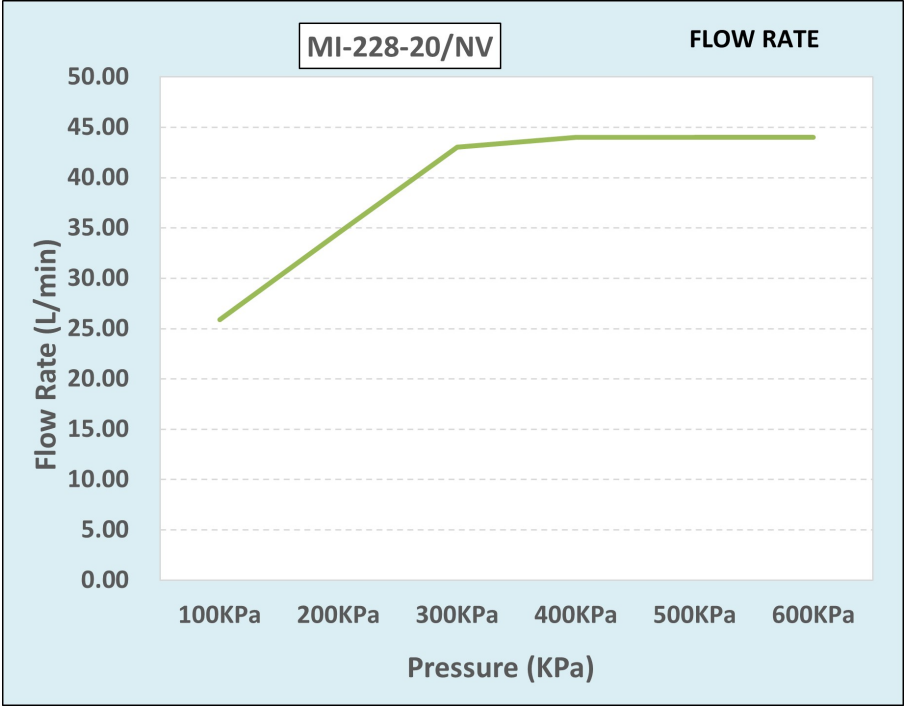

# Cobra Metsi Original Stop Tap Concealed Female 20mm

**Range:** Metsi Original

**Description:** Cobra Metsi Original Chrome plated underwall stop tap including hot & cold indices & flange. The original rounded handle design. 2 X 1/2" BSP female iron connection ends. Made with de-zincification resistant brass for increased durability. With Cobra EasySwitch technology enabling your handle to be replaced by one of a different Cobra Original design. Cobra Genuine spare parts available. Cobra TeamAssist service team on call. Includes a 20 year LIXIL Africa warranty. Care & Maintenance - Ensure your product does not come into contact with any lubricants during installation. Chrome plated, matte black and any colour finishes should be wiped with warm soapy water and a soft cloth or sponge. Rinse, then dry and buff with a dry soft cloth. Under no circumstances must any detergents containing hydrochloric acids or abrasives including cream cleansers be used. Do not use abrasive cleaning materials such as scourers. Should your product have an aerator at the water outlet, it should be checked and cleaned regularly.

**Dimensions:** (l) 170mm x (w) 90mm x (h) 85mm

**Package Weight:** 0.7

Product Images

MI-228-20/N

Flow Chart

**MOT**

Cobra Genuine

Cobra TeamAssist