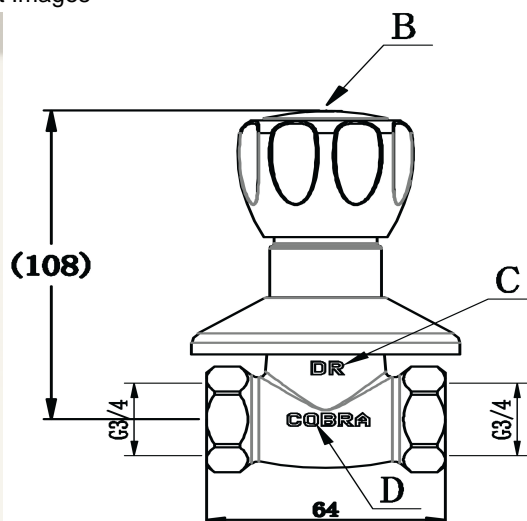

# Cobra Metsi Original Stop Tap Concealed Female 20mm

**Range:** Metsi Original

**Description:** Cobra Metsi Original Chrome plated underwall stop tap including hot & cold indices & flange. The original rounded handle design. 2 X 1/2" BSP female iron connection ends. Made with de-zincification resistant brass for increased durability. With Cobra EasySwitch technology enabling your handle to be replaced by one of a different Cobra Original design. Cobra Genuine spare parts available. Cobra TeamAssist service team on call. Includes a 20 year LIXIL Africa warranty. Care & Maintenance - Ensure your product does not come into contact with any lubricants during installation. Chrome plated, matte black and any colour finishes should be wiped with warm soapy water and a soft cloth or sponge. Rinse, then dry and buff with a dry soft cloth. Under no circumstances must any detergents containing hydrochloric acids or abrasives including cream cleansers be used. Do not use abrasive cleaning materials such as scourers. Should your product have an aerator at the water outlet, it should be checked and cleaned regularly.

**Product Code:** MI-228-20/NV

**ERP Code:** FSTAF2ME-0GT02

**Barcode:** 6002194061687

**Product Features:** Cobra TeamAssist, Cobra Genuine, Cobra EasySwitch, DZR Brass, 20 Year Warranty, JaswicApproved, Original

**Dimensions:** (l) 170mm x (w) 90mm x (h) 85mm

**Package Weight:** 0.7

Product Images

MI-228-20/N

Flow Chart

**MOT**

Cobra Genuine

Cobra TeamAssist