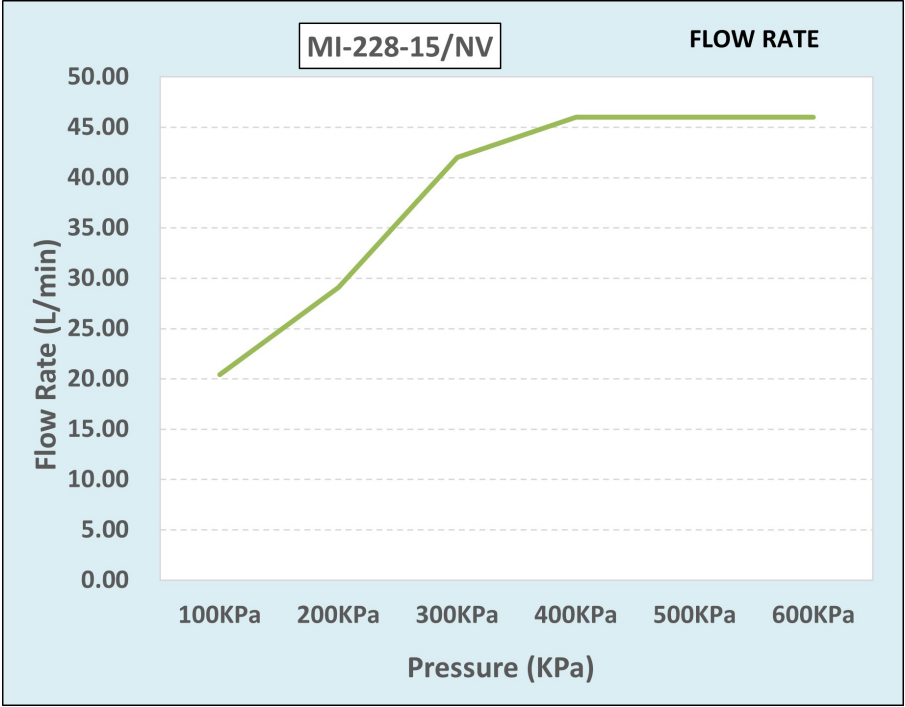

MOT

Cobra Genuine

Cobra TeamAssist

20 Year Warranty

Cobra EasySwitch

DZR Brass

JaswicApproved