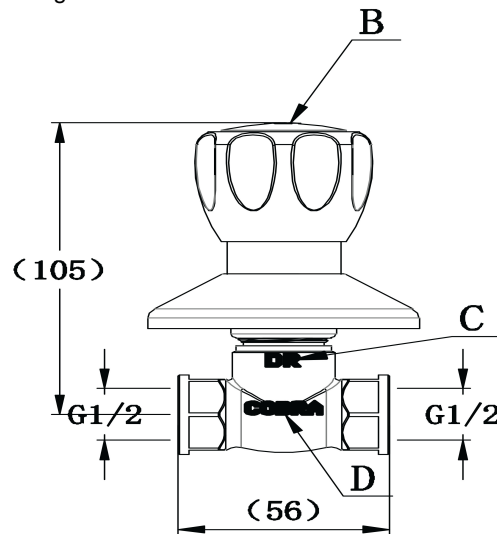

Cobra Metsi Original Stop Tap Concealed Female 15mm

Range: Metsi Original

Description: Cobra Metsi Original Chrome plated underwall stop tap including hot & cold indices. The original circular design. 2 X 1/2" BSP female iron connection ends. Made with de-zincification resistant brass for increased durability. With Cobra EasySwitch technology enabling your handle to be replaced by one of a different Cobra Original design. Cobra Genuine spare parts available. Cobra TeamAssist service team on call. Includes a 20 year LIXIL Africa warranty. Care & Maintenance - Ensure your product does not come into contact with any lubricants during installation. Chrome plated, matte black and any colour finishes should be wiped with warm soapy water and a soft cloth or sponge. Rinse, then dry and buff with a dry soft cloth. Under no circumstances must any detergents containing hydrochloric acids or abrasives including cream cleansers be used. Do not use abrasive cleaning materials such as scourers. Should your product have an aerator at the water outlet, it should be checked and cleaned regularly.

Product Code: MI-228-15/NV

ERP Code: FSTAF1M1-0GT02

Barcode: 6002194061670

Product Features: Cobra TeamAssist, Cobra Genuine, Cobra EasySwitch, DZR Brass, 20 Year Warranty, JaswicApproved, Original

Dimensions: (l) 170mm x (w) 90mm x (h) 85mm

Package Weight: 0.56

Product Images

MI-228-15/NV

Flow Chart