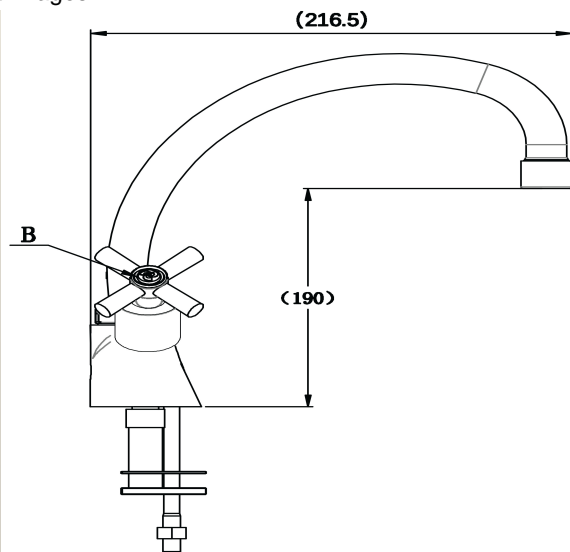

Cobra Ledimo Original Sink Mixer

Range: Ledimo Original

Description: Cobra Ledimo Original Chrome plated, deck-mounted sink mixer with aerated swivel spout. The original cross handle design. 2 X 1/2" BSP male iron connection ends. Made with de-zincification resistant brass for increased durability. With Cobra EasySwitch technology enabling your handle to be replaced by one of a different Cobra Original design. Cobra Genuine spare parts available. Cobra TeamAssist service team on call. Includes a 20 year LIXIL Africa warranty. Care & Maintenance - Ensure your product does not come into contact with any lubricants during installation. Chrome plated, matte black and any colour finishes should be wiped with warm soapy water and a soft cloth or sponge. Rinse, then dry and buff with a dry soft cloth. Under no circumstances must any detergents containing hydrochloric acids or abrasives including cream cleansers be used. Do not use abrasive cleaning materials such as scourers. Should your product have an aerator at the water outlet, it should be checked and cleaned regularly.

Product Code: LO-296/NV

ERP Code: FSK2D1LE-0GT02

Barcode: 6002194061373

Product Features: Cobra TeamAssist, Cobra Genuine, Cobra EasySwitch, DZR Brass, 20 Year Warranty, JaswicApproved, Original

Dimensions: (l) 245mm x (w) 185mm x (h) 85mm

Package Weight: 1.5

Product Images

LO-296/N

Flow Chart

MOT

Cobra Genuine

Cobra TeamAssist

Cobra EasySwitch