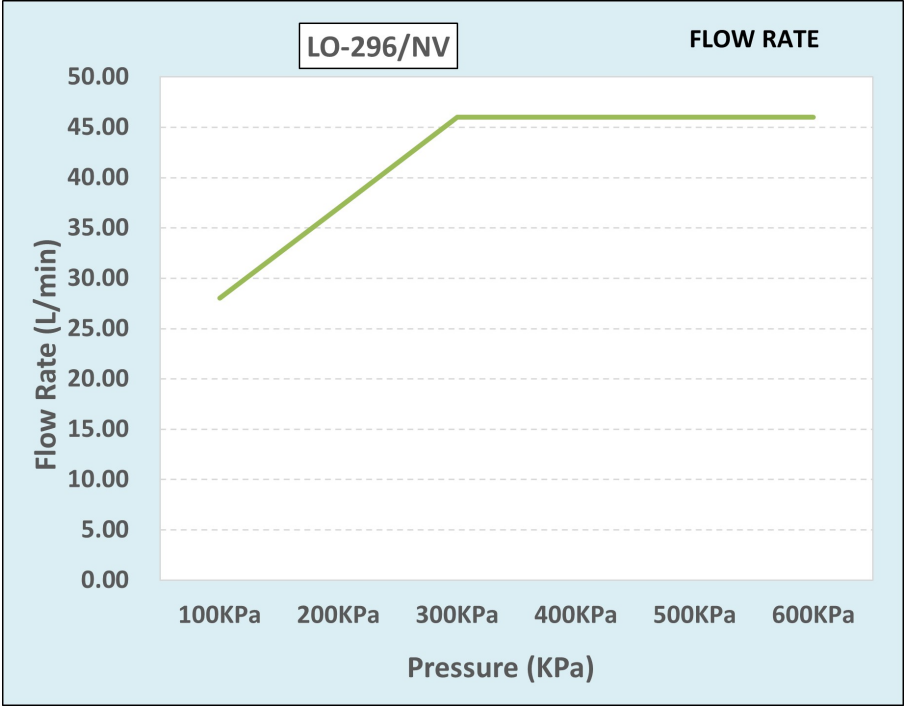

Package Weight: 1.5

Product Images

LO-296/N

Flow Chart

MOT

Cobra Genuine

Cobra TeamAssist

Cobra EasySwitch