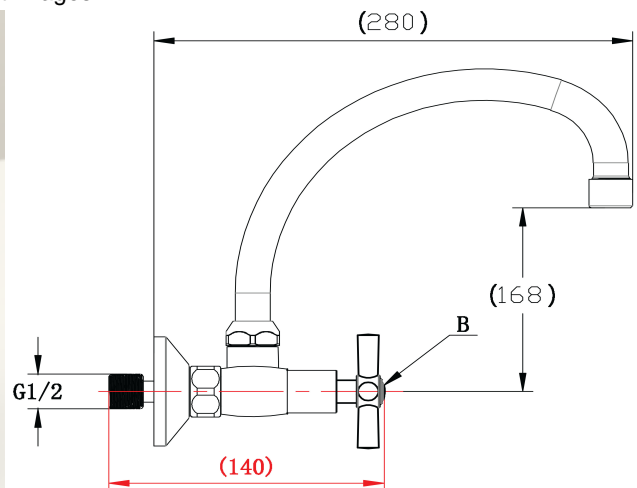

**Dimensions:** (l) 300mm x (w) 175mm x (h) 250mm

**Package Weight:** 1.3

## Product Images

LO-266/041/10/NV