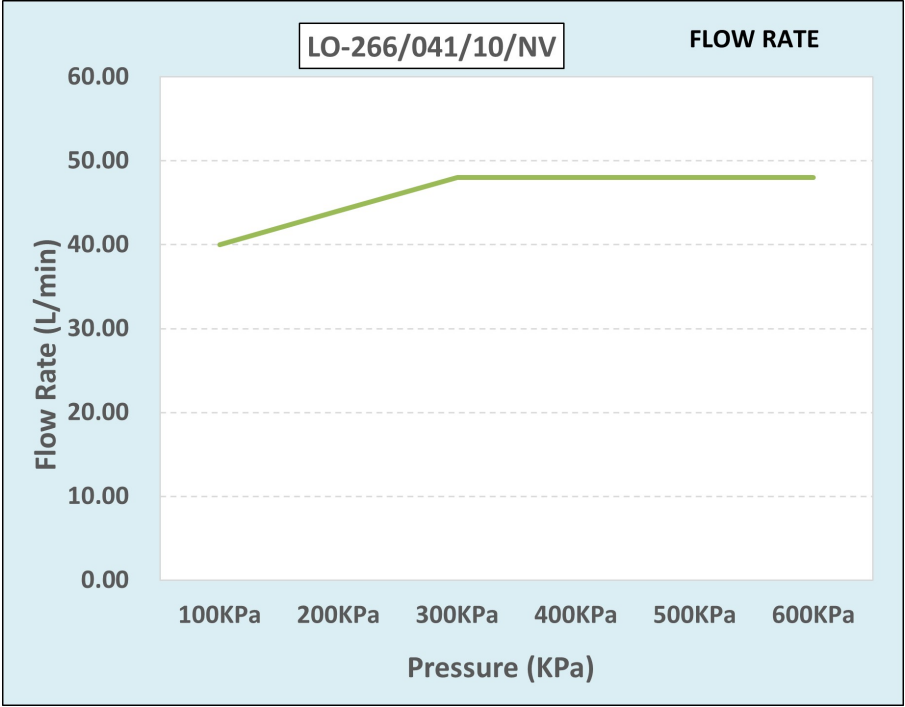

MOT

- Cobra Genuine
- Cobra TeamAssist
- Cobra EasySwitch
- 20 Year Warranty
- DZR Brass
- JaswicApproved