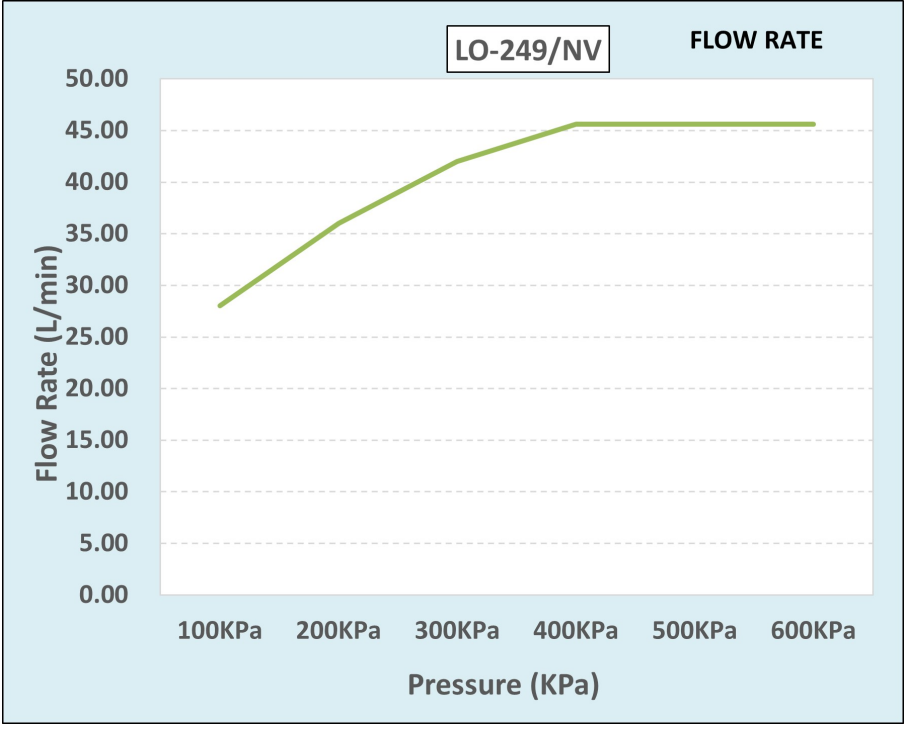

Product Code: LO-249/NV

ERP Code: FB-EW2LE-0GT02

Barcode: 6002194061359

Product Features: Cobra TeamAssist, Cobra Genuine, Cobra EasySwitch, DZR Brass, 20 Year Warranty, JaswicApproved, Original

Dimensions: (l) 210mm x (w) 155mm x (h) 850mm

Package Weight: 2.1

Product Images

LO-249/

Flow Chart

MOT

- 
 Cobra Genuine
- 
 Cobra TeamAssist
- 
 Cobra EasySwitch
- 
 20 Year Warranty
- 
 DZR Brass
- 
 JaswicApproved