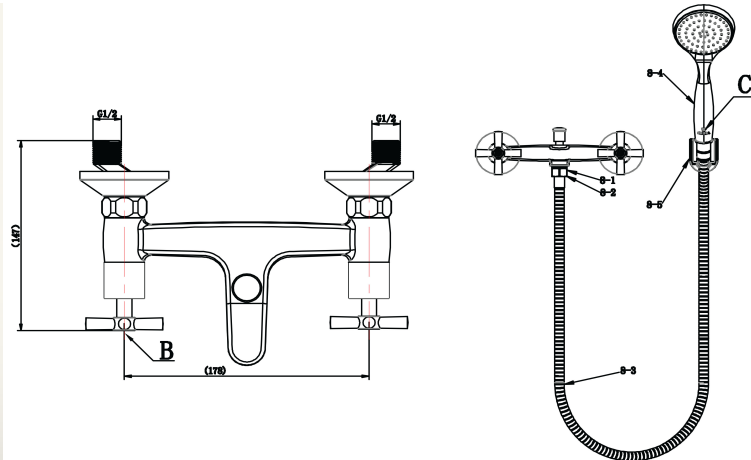

Cobra Ledimo Original Bath Mixer Exposed

Range: Ledimo Original

Description: Cobra Ledimo Original Chrome plated, exposed, wall-mounted, modern-design bath mixer with diverter. Package includes a modern hand shower, wall-mounted hand shower holder, & hand shower hose. The original cross handle design. 2 X 1/2" BSP male iron connection ends. Made with de-zincification resistant brass for increased durability. With Cobra EasySwitch technology enabling your handle to be replaced by one of a different Cobra Original design. Cobra Genuine spare parts available. Cobra TeamAssist service team on call. Includes a 20 year LIXIL Africa warranty. Care & Maintenance - Ensure your product does not come into contact with any lubricants during installation. Chrome plated, matte black and any colour finishes should be wiped with warm soapy water and a soft cloth or sponge. Rinse, then dry and buff with a dry soft cloth. Under no circumstances must any detergents containing hydrochloric acids or abrasives including cream cleansers be used. Do not use abrasive cleaning materials such as scourers. Should your product have an aerator at the water outlet, it should be checked and cleaned regularly.

Product Code: LO-249/NV

ERP Code: FB-EW2LE-0GT02

Barcode: 6002194061359

Product Features: Cobra TeamAssist, Cobra Genuine, Cobra EasySwitch, DZR Brass, 20 Year Warranty, JaswicApproved, Original

Dimensions: (l) 210mm x (w) 155mm x (h) 850mm

Package Weight: 2.1

Product Images

LO-249/

Flow Chart

MOT

- 
 Cobra Genuine
- 
 Cobra TeamAssist
- 
 Cobra EasySwitch
- 
 20 Year Warranty
- 
 DZR Brass
- 
 JaswicApproved