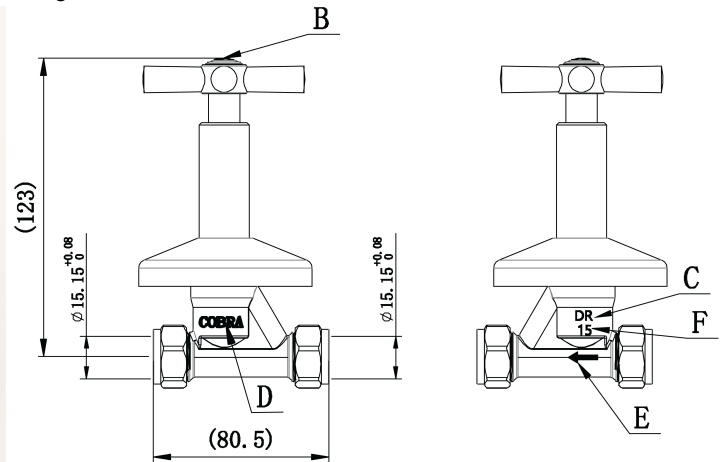

Cobra Ledimo Original Stop Tap Concealed Compression 15mm

Range: Ledimo Original

Description: Cobra Ledimo Original Chrome plated underwall stop tap including hot & cold indices & flange. The original cross handle design. 15mm copper to copper compression connection ends. Made with de-zincification resistant brass for increased durability. With Cobra EasySwitch technology enabling your handle to be replaced by one of a different Cobra Original design. Cobra Genuine spare parts available. Cobra TeamAssist service team on call. Includes a 20 year LIXIL Africa warranty. Care & Maintenance - Ensure your product does not come into contact with any lubricants during installation. Chrome plated, matte black and any colour finishes should be wipped with warm soapy water and a soft cloth or sponge. Rinse, then dry and buff with a dry soft cloth. Under no circumstances must any detergents containing hydrochloric acids or abrasives including cream cleansers be used. Do not use abrasive cleaning materials such as scourers. Should your product have an aerator at the water outlet, it should be checked and cleaned regularly.

Product Code: LO-238-15/NV

ERP Code: FSTAC1LD-0GT02

Barcode: 6002194061410

Product Features: Cobra TeamAssist, Cobra Genuine, Cobra EasySwitch, DZR Brass, 20 Year Warranty, JaswicApproved, Original

Dimensions: (l) 170mm x (w) 90mm x (h) 85mm

Package Weight: 0.6

Product Images

LO-238-15/NV

Flow Chart

MOT

Cobra Genuine

Cobra TeamAssist

Cobra EasySwitch