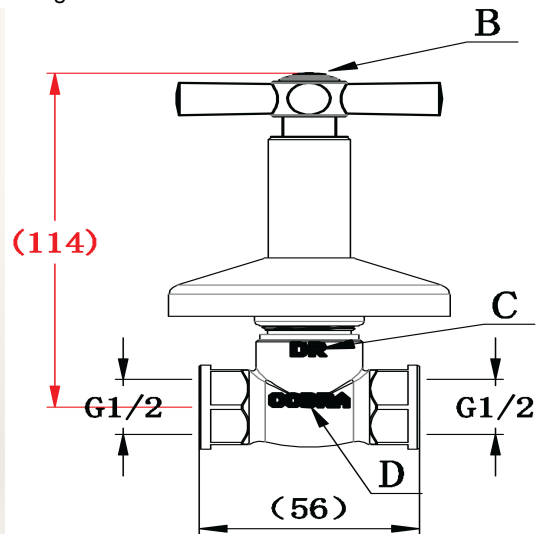

# Cobra Ledimo Original Stop Tap Concealed Female 15mm

**Range:** Ledimo Original

**Description:** Cobra Ledimo Original Chrome plated underwall stop tap including hot & cold indices & flange. The original cross handle design. 2 X 1/2" BSP female iron connection ends. Made with de-zincification resistant brass for increased durability. With Cobra EasySwitch technology enabling your handle to be replaced by one of a different Cobra Original design. Cobra Genuine spare parts available. Cobra TeamAssist service team on call. Includes a 20 year LIXIL Africa warranty. Care & Maintenance - Ensure your product does not come into contact with any lubricants during installation. Chrome plated, matte black and any colour finishes should be wiped with warm soapy water and a soft cloth or sponge. Rinse, then dry and buff with a dry soft cloth. Under no circumstances must any detergents containing hydrochloric acids or abrasives including cream cleansers be used. Do not use abrasive cleaning materials such as scourers. Should your product have an aerator at the water outlet, it should be checked and cleaned regularly.

**Product Code:** LO-228-15/NV

**ERP Code:** FSTAF1LE-0GT02

**Barcode:** 6002194061434

**Product Features:** Cobra TeamAssist, Cobra Genuine, Cobra EasySwitch, DZR Brass, 20 Year Warranty, JaswicApproved, Original

**Dimensions:** (l) 170mm x (w) 90mm x (h) 85mm

**Package Weight:** 0.6

Product Images

LO-228-15/NV

Flow Chart

**MOT**

Cobra Genuine

Cobra TeamAssist