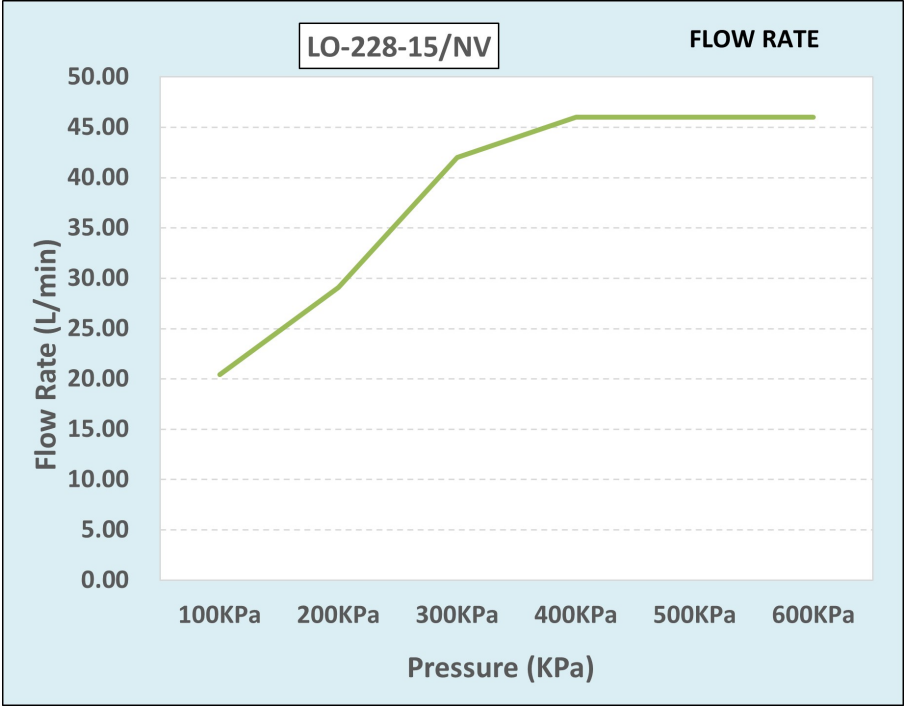

**Dimensions:** (l) 170mm x (w) 90mm x (h) 85mm

**Package Weight:** 0.6

Product Images

LO-228-15/NV

Flow Chart

**MOT**

Cobra Genuine

Cobra TeamAssist