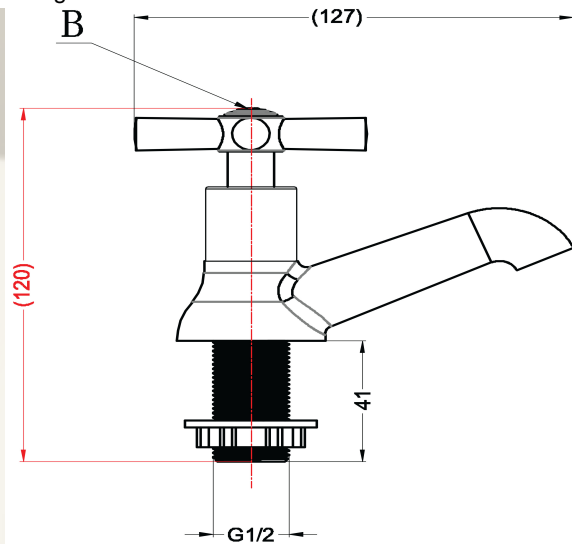

Cobra Ledimo Original Pillar Tap

Range: Ledimo Original

Description: Cobra Ledimo Original Chrome plated pillar tap including hot & cold indices. The original cross handle design. 1/2" BSP male connection end. With Cobra EasySwitch technology enabling your handle to be replaced by one of a different Cobra Original design. Cobra Genuine spare parts available. Cobra TeamAssist service team on call. Includes a 20 year LIXIL Africa warranty. Care & Maintenance - Ensure your product does not come into contact with any lubricants during installation. Chrome plated, matte black and any colour finishes should be wiped with warm soapy water and a soft cloth or sponge. Rinse, then dry and buff with a dry soft cloth. Under no circumstances must any detergents containing hydrochloric acids or abrasives including cream cleansers be used. Do not use abrasive cleaning materials such as scourers. Should your product have an aerator at the water outlet, it should be checked and cleaned regularly.

Product Code: LO-214-15/NV

ERP Code: FPT2A1LE-0GT02

Barcode: 6002194061366

Product Features: Cobra TeamAssist, Cobra Genuine, Cobra EasySwitch, DZR Brass, 20 Year Warranty, JaswicApproved, Original

Dimensions: (l) 155mm x (w) 135mm x (h) 85mm

Package Weight: 0.5

Product Images

LO-211-15/N

Flow Chart

MOT

Cobra Genuine

Cobra TeamAssist

Cobra EasySwitch