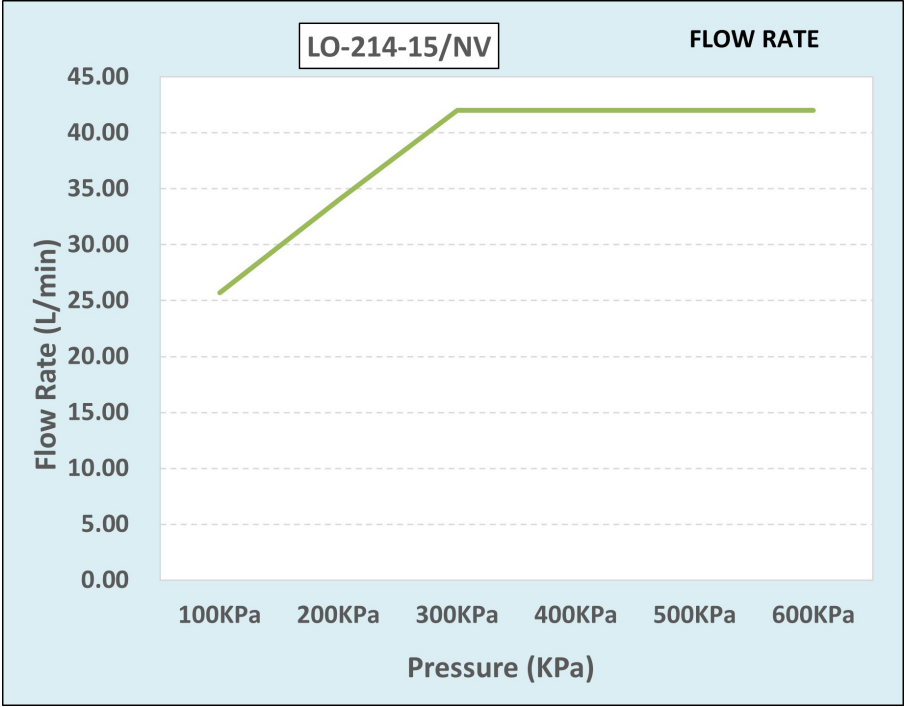

Cobra Ledimo Original Pillar Tap

Range: Ledimo Original

Description: Cobra Ledimo Original Chrome plated pillar tap including hot & cold indices. The original cross handle design. 1/2" BSP male connection end. With Cobra EasySwitch technology enabling your handle to be replaced by one of a different Cobra Original design. Cobra Genuine spare parts available. Cobra TeamAssist service team on call. Includes a 20 year LIXIL Africa warranty. Care & Maintenance - Ensure your product does not come into contact with any lubricants during installation. Chrome plated, matte black and any colour finishes should be wiped with warm soapy water and a soft cloth or sponge. Rinse, then dry and buff with a dry soft cloth. Under no circumstances must any detergents containing hydrochloric acids or abrasives including cream cleansers be used. Do not use abrasive cleaning materials such as scourers. Should your product have an aerator at the water outlet, it should be checked and cleaned regularly.

Product Code: LO-214-15/NV

ERP Code: FPT2A1LE-0GT02

Barcode: 6002194061366

Product Features: Cobra TeamAssist, Cobra Genuine, Cobra EasySwitch, DZR Brass, 20 Year Warranty, JaswicApproved, Original

Dimensions: (l) 155mm x (w) 135mm x (h) 85mm

Package Weight: 0.5

Product Images

LO-211-15/N

Flow Chart

MOT

Cobra Genuine

Cobra TeamAssist

Cobra EasySwitch