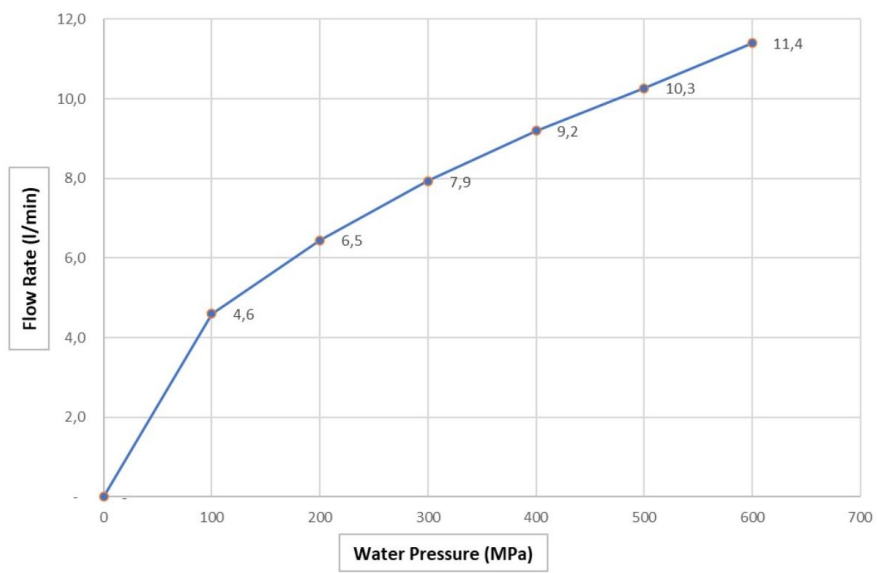

Package Weight: 2.57

Product Images

IN-971MB

Flow Chart

Cobra Indulge Pull-down Sink Mixers

MOT

Cobra TeamAssist

Cobra FeatherTouch