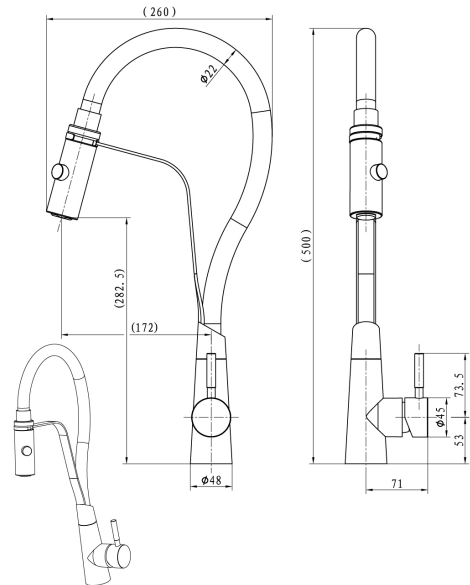

Cobra Indulge Pull-down Sink Mixer - matte black

Range: Indulge

Description: Cobra Indulge single lever sink mixer finished in matte black. Manufactured from SANS compliant stainless steel. Matte black colour achieved through oil rubbed bronze process. Designed to suit kitchens with a modern, rounded aesthetic. Pillar type with single hole. With flexible pull-down spout. Dual spray. 15mm flexi-connection ends. Cobra FeatherTouch ceramic disc cartridge. Access to Cobra TeamAssist technical service team. Carries a 20 year warranty with regards to tap functionality and 2 year warranty with regards to the black coating.

Product Code: IN-971MB

ERP Code: FSK1D1U3-5ET01

Barcode: 6002194055853

Product Features: Cobra FeatherTouch, Cobra TeamAssist, 20 Year Warranty, JaswicApproved, 2 years on coating, New Kitchen Mixers

Dimensions: (l) 580mm x (w) 260mm x (h) 100mm

Package Weight: 2.57

Product Images

IN-971MB

Flow Chart

Cobra Indulge Pull-down Sink Mixers

MOT

Cobra TeamAssist

Cobra FeatherTouch