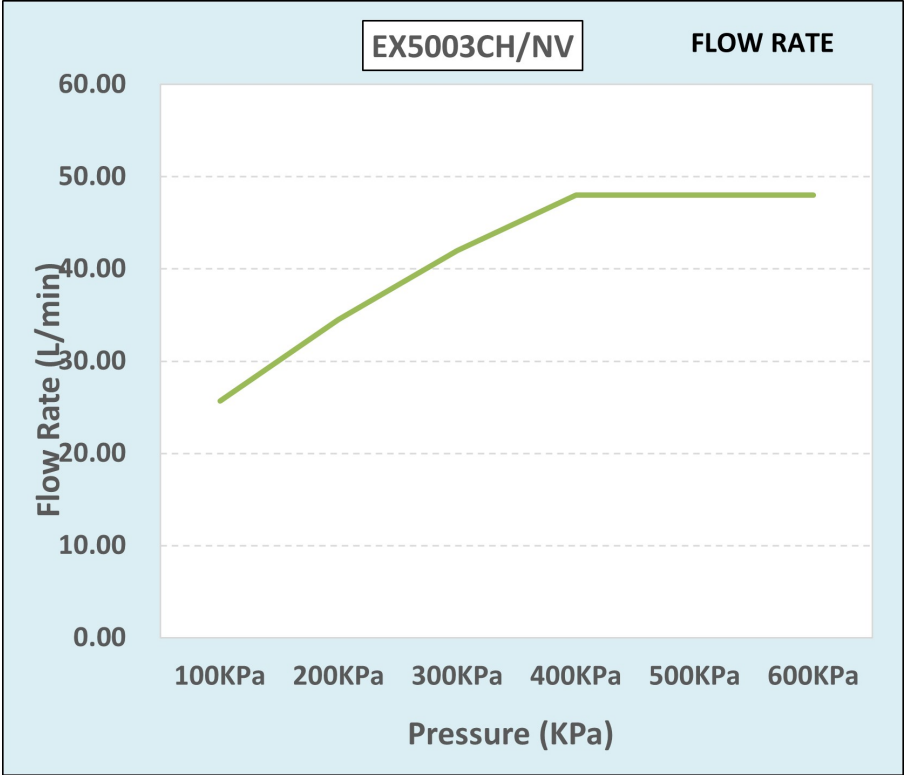

Cobra Roma Original Basin Mixer Standard

Range: Roma Original

Description: Cobra Roma Original Chrome plated, fixed spout, basin mixer. The original classical design. 2 X 1/2" BSP female iron connection ends. Made with de-zincification resistant brass for increased durability. With Cobra EasySwitch technology enabling your handle to be replaced by one of a different Cobra Original design. Cobra Genuine spare parts available. Cobra TeamAssist service team on call. Includes a 20 year LIXIL Africa warranty. Care & Maintenance - Ensure your product does not come into contact with any lubricants during installation. Chrome plated, matte black and any colour finishes should be wiped with warm soapy water and a soft cloth or sponge. Rinse, then dry and buff with a dry soft cloth. Under no circumstances must any detergents containing hydrochloric acids or abrasives including cream cleansers be used. Do not use abrasive cleaning materials such as scourers. Should your product have an aerator at the water outlet, it should be checked and cleaned regularly.

Package Weight: 1.6

Product Images

EX5003CH/N

Flow Chart

MOT

Cobra Genuine

Cobra TeamAssist

Cobra EasySwitch