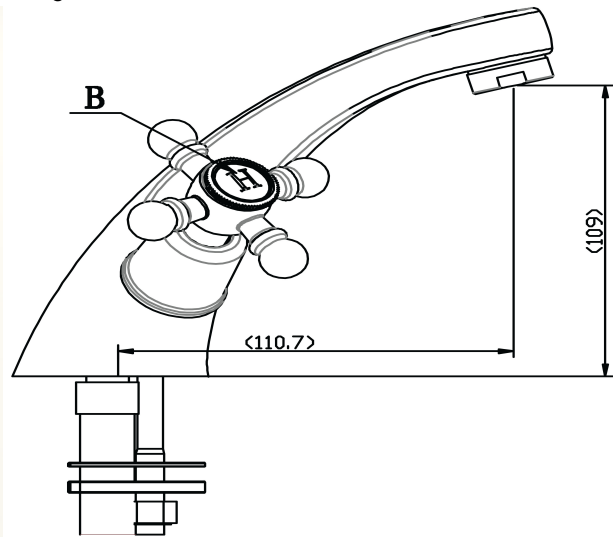

Cobra Roma Original Basin Mixer Standard

Range: Roma Original

Description: Cobra Roma Original Chrome plated, fixed spout, basin mixer. The original classical design. 2 X 1/2" BSP female iron connection ends. Made with de-zincification resistant brass for increased durability. With Cobra EasySwitch technology enabling your handle to be replaced by one of a different Cobra Original design. Cobra Genuine spare parts available. Cobra TeamAssist service team on call. Includes a 20 year LIXIL Africa warranty. Care & Maintenance - Ensure your product does not come into contact with any lubricants during installation. Chrome plated, matte black and any colour finishes should be wiped with warm soapy water and a soft cloth or sponge. Rinse, then dry and buff with a dry soft cloth. Under no circumstances must any detergents containing hydrochloric acids or abrasives including cream cleansers be used. Do not use abrasive cleaning materials such as scourers. Should your product have an aerator at the water outlet, it should be checked and cleaned regularly.

Product Code: EX5003CH/NV

ERP Code: FBN2D1RO-0GP02

Barcode: 6002194061717

Product Features: Cobra TeamAssist, Cobra Genuine, Cobra EasySwitch, DZR Brass, 20 Year Warranty, JaswicApproved, Original

Dimensions: (l) 185mm x (w) 175mm x (h) 155mm

Package Weight: 1.6

Product Images

EX5003CH/N

Flow Chart

MOT

Cobra Genuine

Cobra TeamAssist

Cobra EasySwitch