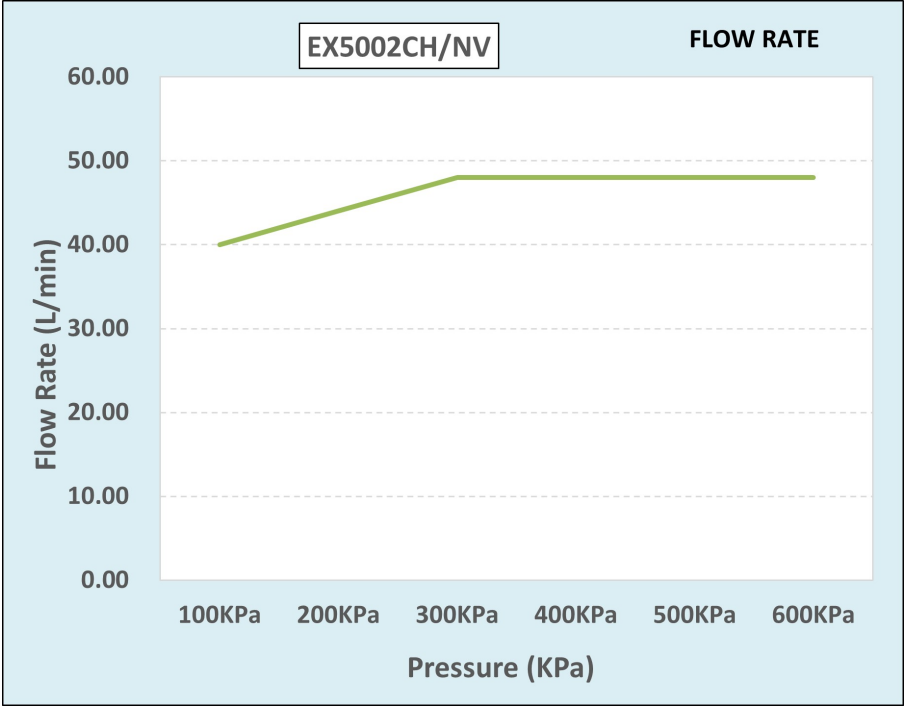

Package Weight: 1.3

Product Images

EX5002CH/NV

Flow Chart

MOT

Cobra Genuine

Cobra TeamAssist

Cobra EasySwitch