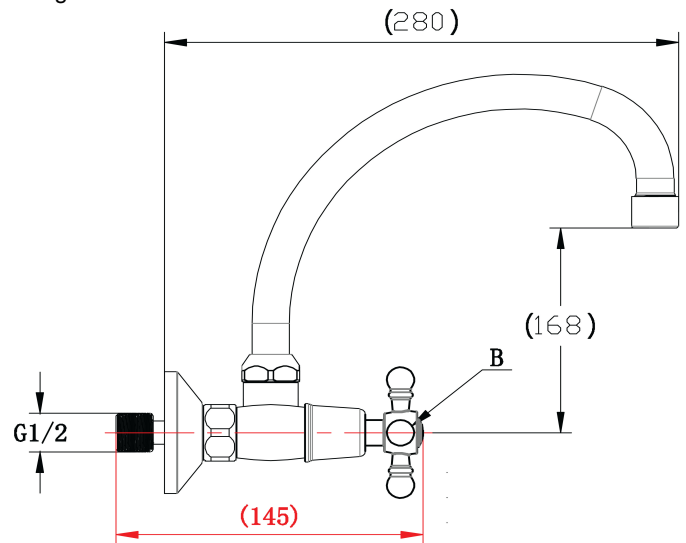

Cobra Roma Original Sink Mixer

Range: Roma Original

Description: Cobra Roma Original Chrome plated, wall-mounted sink mixer with aerated swivel spout. The original classical design. 2 X 1/2" BSP female connection ends. Made with de-zincification resistant brass for increased durability. With Cobra EasySwitch technology enabling your handle to be replaced by one of a different Cobra Original design. Cobra Genuine spare parts available. Cobra TeamAssist service team on call. Includes a 20 year LIXIL Africa warranty. Care & Maintenance - Ensure your product does not come into contact with any lubricants during installation. Chrome plated, matte black and any colour finishes should be wiped with warm soapy water and a soft cloth or sponge. Rinse, then dry and buff with a dry soft cloth. Under no circumstances must any detergents containing hydrochloric acids or abrasives including cream cleansers be used. Do not use abrasive cleaning materials such as scourers. Should your product have an aerator at the water outlet, it should be checked and cleaned regularly.

Product Code: EX5002CH/NV

ERP Code: FSK2W1RO-0GP02

Barcode: 6002194061878

Product Features: Cobra TeamAssist, Cobra Genuine, Cobra EasySwitch, DZR Brass, 20 Year Warranty, JaswicApproved, Original

Dimensions: (l) 300mm x (w) 175mm x (h) 250mm

Package Weight: 1.3

Product Images

EX5002CH/NV

Flow Chart

MOT

Cobra Genuine

Cobra TeamAssist

Cobra EasySwitch