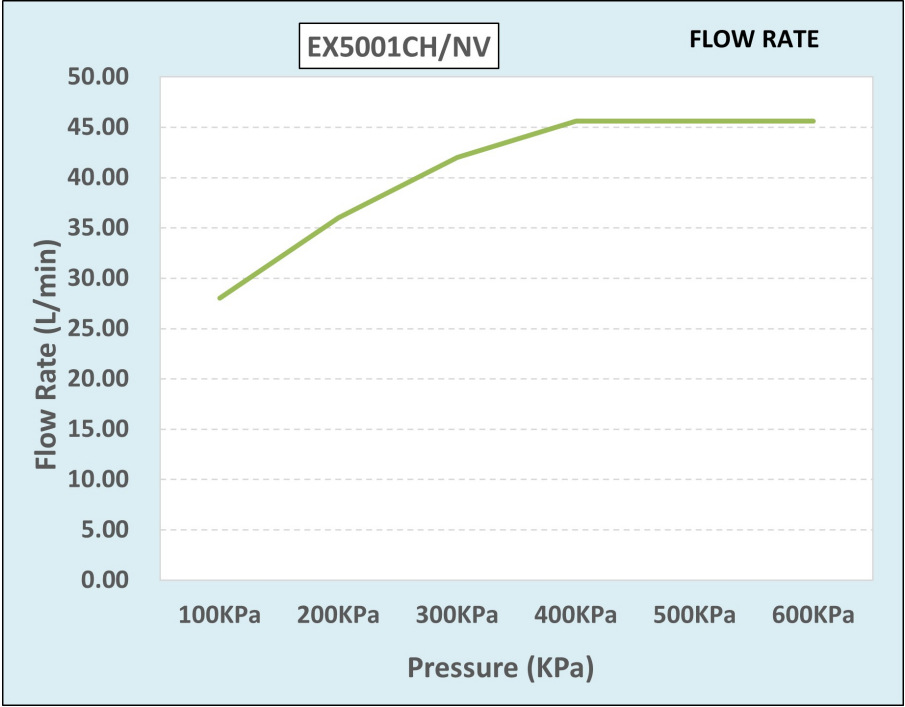

MOT

- Cobra Genuine
- Cobra TeamAssist
- Cobra EasySwitch
- 20 Year Warranty
- DZR Brass
- JaswicApproved