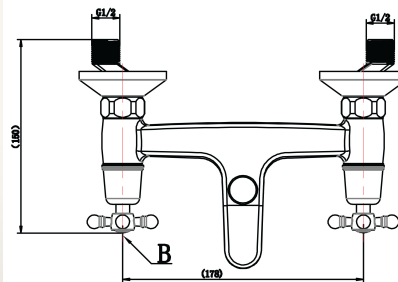

Description: Cobra Roma Original Chrome plated, exposed, wall-mounted bath mixer with diverter. Package includes a modern hand shower, wall-mounted hand shower holder, & hand shower hose. The original classical design. 2 X 1/2" BSP male iron connection ends. Made with de-zincification resistant brass for increased durability. With Cobra EasySwitch technology enabling your handle to be replaced by one of a different Cobra Original design. Cobra Genuine spare parts available. Cobra TeamAssist service team on call. Includes a 20 year LIXIL Africa warranty. Care & Maintenance - Ensure your product does not come into contact with any lubricants during installation. Chrome plated, matte black and any colour finishes should be wiped with warm soapy water and a soft cloth or sponge. Rinse, then dry and buff with a dry soft cloth. Under no circumstances must any detergents containing hydrochloric acids or abrasives including cream cleansers be used. Do not use abrasive cleaning materials such as scourers. Should your product have an aerator at the water outlet, it should be checked and cleaned regularly.

Product Code: EX5001CH/NV

ERP Code: FBHEW1RO-0GP02

Barcode: 6002194061700

Product Features: Cobra TeamAssist, Cobra Genuine, Cobra EasySwitch, DZR Brass, 20 Year Warranty, JaswicApproved, Original

Dimensions: (l) 225mm x (w) 200mm x (h) 140mm

Package Weight: 2.1

Product Images

EX5001CH/NV

Flow Chart