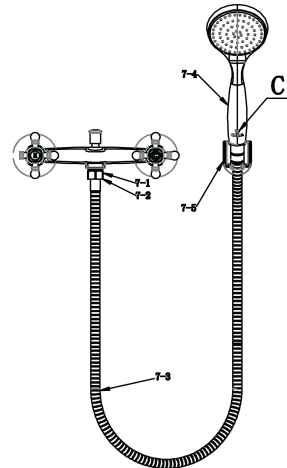

Description: Cobra Roma Original Chrome plated, exposed, wall-mounted bath mixer with diverter. Package includes a modern hand shower, wall-mounted hand shower holder, & hand shower hose. The original classical design. 2 X 1/2" BSP male iron connection ends. Made with de-zincification resistant brass for increased durability. With Cobra EasySwitch technology enabling your handle to be replaced by one of a different Cobra Original design. Cobra Genuine spare parts available. Cobra TeamAssist service team on call. Includes a 20 year LIXIL Africa warranty. Care & Maintenance - Ensure your product does not come into contact with any lubricants during installation. Chrome plated, matte black and any colour finishes should be wiped with warm soapy water and a soft cloth or sponge. Rinse, then dry and buff with a dry soft cloth. Under no circumstances must any detergents containing hydrochloric acids or abrasives including cream cleansers be used. Do not use abrasive cleaning materials such as scourers. Should your product have an aerator at the water outlet, it should be checked and cleaned regularly.

Product Code: EX5001CH/NV

ERP Code: FBHEW1RO-0GP02

Barcode: 6002194061700

Product Features: Cobra TeamAssist, Cobra Genuine, Cobra EasySwitch, DZR Brass, 20 Year Warranty, JaswicApproved, Original

Dimensions: (l) 225mm x (w) 200mm x (h) 140mm

Package Weight: 2.1

Product Images

EX5001CH/NV

Flow Chart