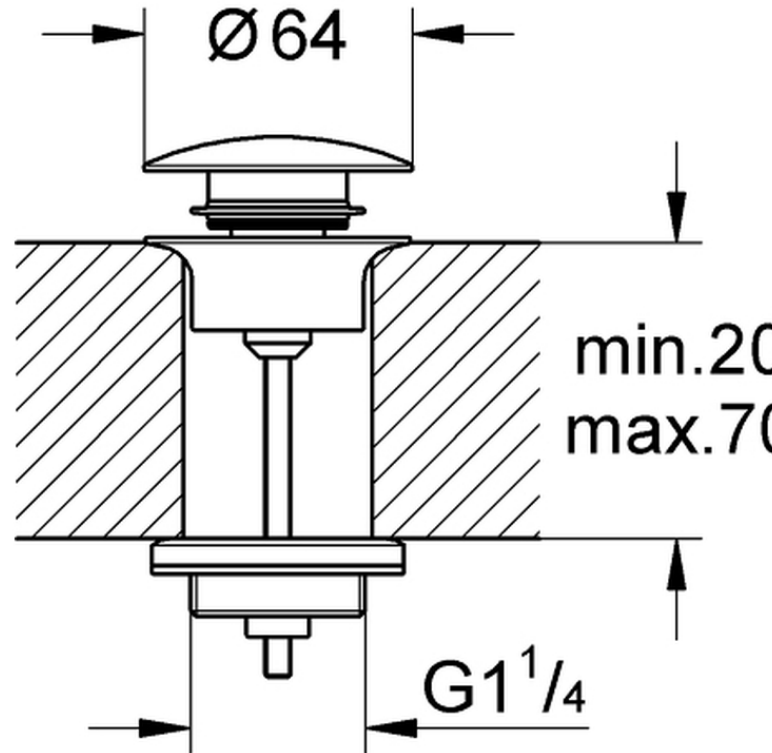

Grohe Grohe Waste set with push-open plug

Range: Grohe
Description: with push-open cover for wash basins with overflow removable cover
removable plug closable GROHE Long-Life finish
Product Code: G-65807GN0
ERP Code: G-65807GN0
Barcode: 4005176467745
Product Features: 20 Year Warranty, GROHE Long-Life finish
Dimensions: (l) 100mm x (w) 85mm x (h) 83mm
Package Weight: 0.35

Product Images

MOT

20 Year Warranty

=>images/tags/11.png">

Cobra Genuine Cobra TeamAssist 2 Year Warranty