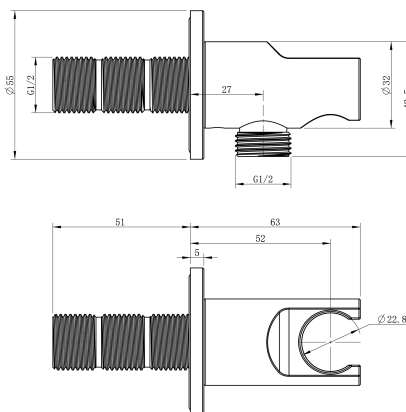

Cobra Seine Brushed Gun Grey Shower Outlet Round

Range: Seine Brushed Gun Grey
Description: Wall mounted hand shower outlet and holder. 1/2" BSP Male iron connection end. Items are coated using a physical vapour deposition (PVD) process. Carries a 5 year warranty on functionality, 2 year warranty on brushed gun grey coating. Care & Maintenance - Ensure your product does not come into contact with any lubricants during installation. Chrome plated, matte black and any colour finishes should be wiped with warm soapy water and a soft cloth or sponge. Rinse, then dry and buff with a dry soft cloth. Under no circumstances must any detergents containing hydrochloric acids or abrasives including cream cleansers be used. Do not use abrasive cleaning materials such as scourers. Should your product have an aerator at the water outlet, it should be checked and cleaned regularly.

Product Code: AP-RND-BGG
ERP Code: 1011492660
Barcode: 6002194153115
Product Features: Cobra TeamAssist, 5 Year Warranty, 2 years on coating, New Seine Colours
Dimensions: (l) 125mm x (w) 65mm x (h) 70mm
Package Weight: 0.4

Product Images

MOT

Cobra TeamAssist

5 Year Warranty

2 years on coating