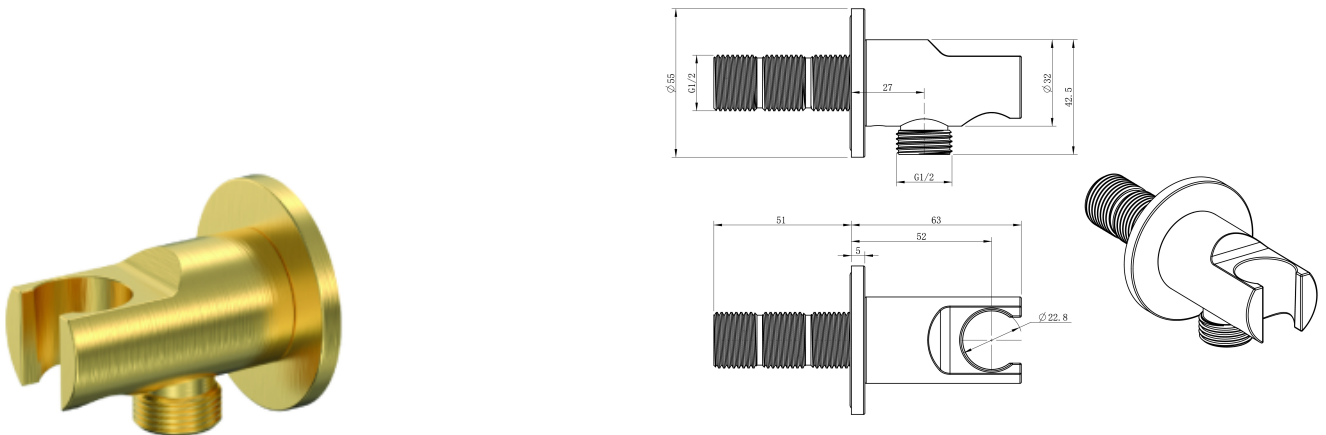

Cobra Seine Brushed Gold Shower Outlet Round

Range: Seine Brushed Gold
Description: Wall mounted hand shower outlet and holder. 1/2" BSP Male iron connection end. Items are coated using a physical vapour deposition (PVD) process. Carries a 5 year warranty on functionality, 2 year warranty on brushed gold coating. Care & Maintenance - Ensure your product does not come into contact with any lubricants during installation. Chrome plated, matte black and any colour finishes should be wiped with warm soapy water and a soft cloth or sponge. Rinse, then dry and buff with a dry soft cloth. Under no circumstances must any detergents containing hydrochloric acids or abrasives including cream cleansers be used. Do not use abrasive cleaning materials such as scourers. Should your product have an aerator at the water outlet, it should be checked and cleaned regularly.

Product Code: AP-RND-BG
ERP Code: 101147GN00
Barcode: 6002194153092
Product Features: Cobra TeamAssist, 5 Year Warranty, 2 years on coating, New Seine Colours
Dimensions: (l) 125mm x (w) 65mm x (h) 70mm
Package Weight: 0.4

Product Images

MOT

Cobra TeamAssist

5 Year Warranty

2 years on coating