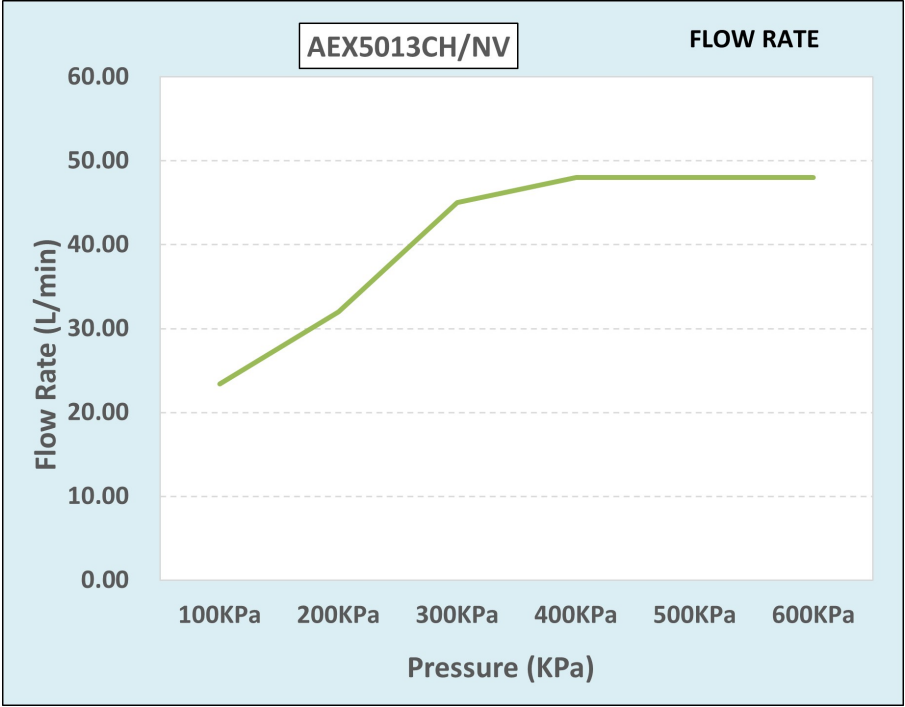

Cobra Roma Original Bib Tap Extended

Range: Roma Original

Description: Cobra Roma Original Chrome plated extended length bib tap including hot & cold indices & flange. The original classical design. 1/2" BSP male connection end. Made with de-zincification resistant brass for increased durability. With Cobra EasySwitch technology enabling your handle to be replaced by one of a different Cobra Original design. Cobra Genuine spare parts available. Cobra TeamAssist service team on call. Includes a 20 year LIXIL Africa warranty. Care & Maintenance - Ensure your product does not come into contact with any lubricants during installation. Chrome plated, matte black and any colour finishes should be wiped with warm soapy water and a soft cloth or sponge. Rinse, then dry and buff with a dry soft cloth. Under no circumstances must any detergents containing hydrochloric acids or abrasives including cream cleansers be used. Do not use abrasive cleaning materials such as scourers. Should your product have an aerator at the water outlet, it should be checked and cleaned regularly.

Package Weight: 0.5

Product Images

Flow Chart

MOT

Cobra Genuine

Cobra TeamAssist

Cobra EasySwitch

20 Year Warranty