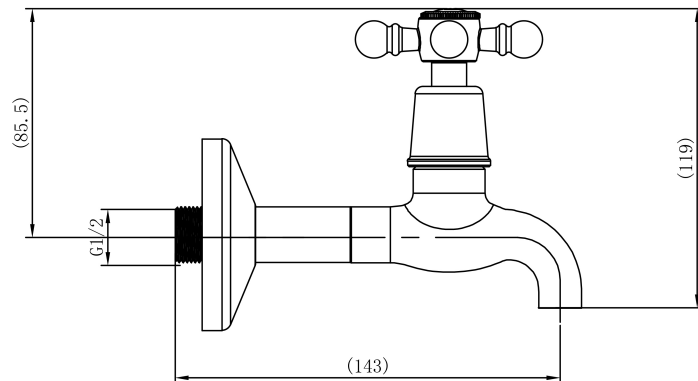

Cobra Roma Original Bib Tap Extended

Range: Roma Original

Description: Cobra Roma Original Chrome plated extended length bib tap including hot & cold indices & flange. The original classical design. 1/2" BSP male connection end. Made with de-zincification resistant brass for increased durability. With Cobra EasySwitch technology enabling your handle to be replaced by one of a different Cobra Original design. Cobra Genuine spare parts available. Cobra TeamAssist service team on call. Includes a 20 year LIXIL Africa warranty. Care & Maintenance - Ensure your product does not come into contact with any lubricants during installation. Chrome plated, matte black and any colour finishes should be wiped with warm soapy water and a soft cloth or sponge. Rinse, then dry and buff with a dry soft cloth. Under no circumstances must any detergents containing hydrochloric acids or abrasives including cream cleansers be used. Do not use abrasive cleaning materials such as scourers. Should your product have an aerator at the water outlet, it should be checked and cleaned regularly.

Product Code: AEX5013CH/NV

ERP Code: FBBAE1RO-0GP02

Barcode: 6002194061694

Product Features: Cobra TeamAssist, Cobra Genuine, Cobra EasySwitch, DZR Brass, 20 Year Warranty, JaswicApproved, Original

Dimensions: (l) 155mm x (w) 135mm x (h) 85mm

Package Weight: 0.5

Product Images

Flow Chart