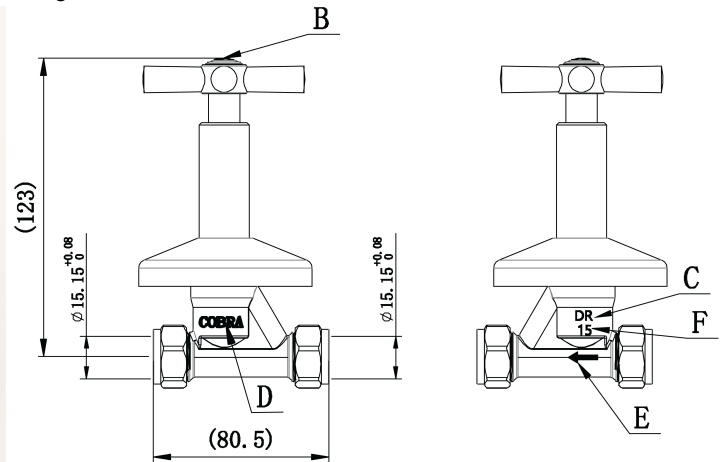

Cobra Ledimo Original Stop Tap Concealed Compression 15mm

Range: Ledimo Original

Description: Cobra Ledimo Original Chrome plated underwall stop tap including hot & cold indices & flange. The original cross handle design. 15mm copper to copper compression connection ends. Made with de-zincification resistant brass for increased durability. With Cobra EasySwitch technology enabling your handle to be replaced by one of a different Cobra Original design. Cobra Genuine spare parts available. Cobra TeamAssist service team on call. Includes a 20 year LIXIL Africa warranty. Care & Maintenance - Ensure your product does not come into contact with any lubricants during installation. Chrome plated, matte black and any colour finishes should be wiped with warm soapy water and a soft cloth or sponge. Rinse, then dry and buff with a dry soft cloth. Under no circumstances must any detergents containing hydrochloric acids or abrasives including cream cleansers be used. Do not use abrasive cleaning materials such as scourers. Should your product have an aerator at the water outlet, it should be checked and cleaned regularly.

Product Code: LO-238-15/NV

ERP Code: FSTAC1LD-0GT02

Barcode: 6002194061410

Product Features: Cobra TeamAssist, Cobra Genuine, Cobra EasySwitch, DZR Brass, 20 Year Warranty, JaswicApproved, Original

Dimensions: (l) 170mm x (w) 90mm x (h) 85mm

Package Weight: 0.6

Product Images

LO-238-15/NV

Flow Chart

MOT

Cobra Genuine

Cobra TeamAssist

Cobra EasySwitch