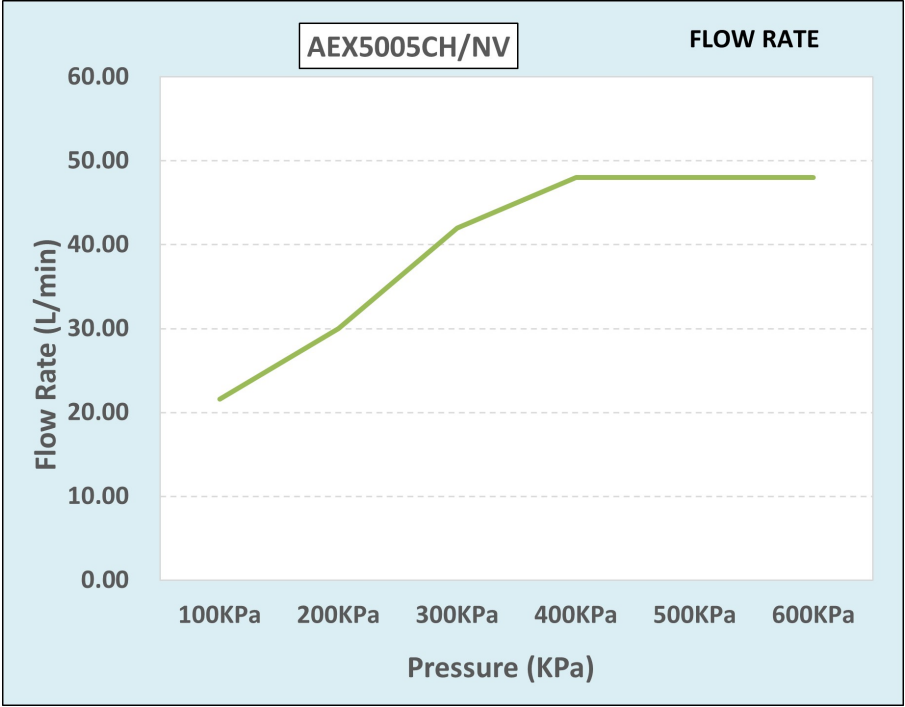

Cobra Roma Original Stop Tap Concealed Female 15mm

Range: Roma Original

Description: Cobra Roma Original Chrome plated underwall stop tap including hot & cold indices & flange. The original classical handle design. 2 X 1/2" BSP female iron connection ends. Made with de-zincification resistant brass for increased durability. With Cobra EasySwitch technology enabling your handle to be replaced by one of a different Cobra Original design. Cobra Genuine spare parts available. Cobra TeamAssist service team on call. Includes a 20 year LIXIL Africa warranty. Care & Maintenance - Ensure your product does not come into contact with any lubricants during installation. Chrome plated, matte black and any colour finishes should be wiped with warm soapy water and a soft cloth or sponge. Rinse, then dry and buff with a dry soft cloth. Under no circumstances must any detergents containing hydrochloric acids or abrasives including cream cleansers be used. Do not use abrasive cleaning materials such as scourers. Should your product have an aerator at the water outlet, it should be checked and cleaned regularly.

Product Code: AEX5005CH/NV

ERP Code: FSTAF1RO-0GP02

Barcode: 6002194061892

Product Features: Cobra TeamAssist, Cobra Genuine, Cobra EasySwitch, DZR Brass, 20 Year Warranty, JaswicApproved, Original

Dimensions: (l) 170mm x (w) 90mm x (h) 85mm

Package Weight: 0.4

Product Images

AEX5005CH/NV

Flow Chart

MOT

Cobra Genuine

Cobra TeamAssist

Cobra EasySwitch