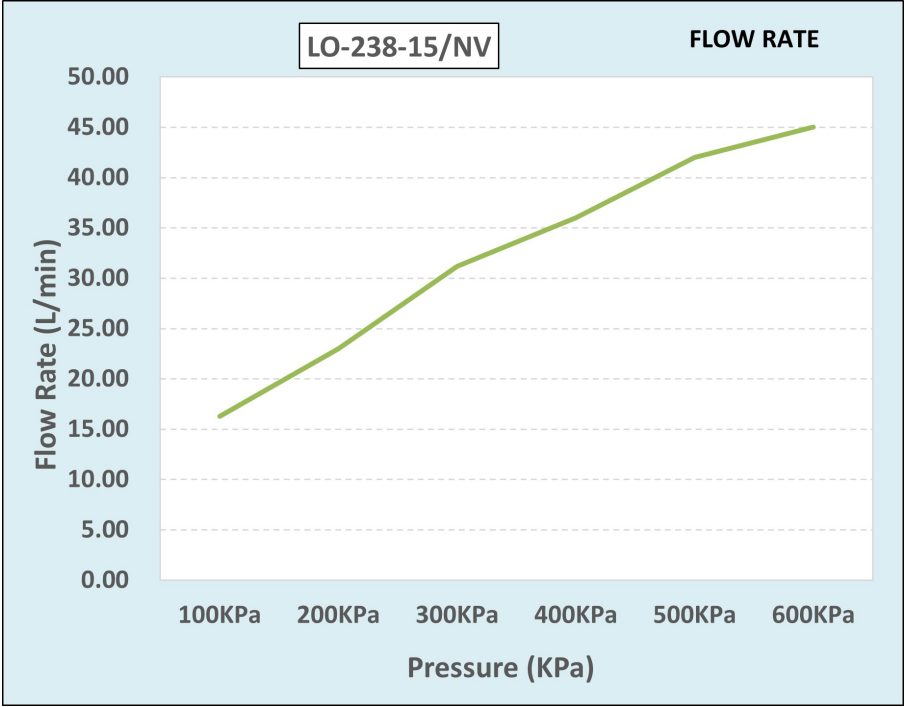

Package Weight: 0.6

Product Images

LO-238-15/NV

Flow Chart

MOT

Cobra Genuine

Cobra TeamAssist

Cobra EasySwitch