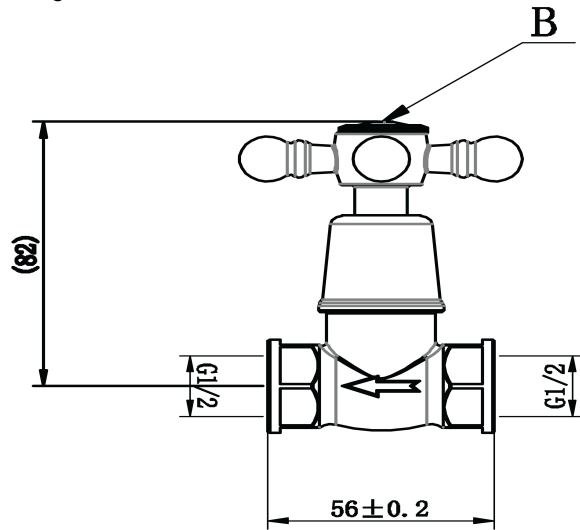

Cobra Roma Original Stop Tap Concealed Female 15mm

Range: Roma Original

Description: Cobra Roma Original Chrome plated underwall stop tap including hot & cold indices & flange. The original classical handle design. 2 X 1/2" BSP female iron connection ends. Made with de-zincification resistant brass for increased durability. With Cobra EasySwitch technology enabling your handle to be replaced by one of a different Cobra Original design. Cobra Genuine spare parts available. Cobra TeamAssist service team on call. Includes a 20 year LIXIL Africa warranty. Care & Maintenance - Ensure your product does not come into contact with any lubricants during installation. Chrome plated, matte black and any colour finishes should be wiped with warm soapy water and a soft cloth or sponge. Rinse, then dry and buff with a dry soft cloth. Under no circumstances must any detergents containing hydrochloric acids or abrasives including cream cleansers be used. Do not use abrasive cleaning materials such as scourers. Should your product have an aerator at the water outlet, it should be checked and cleaned regularly.

Product Code: AEX5005CH/NV

ERP Code: FSTAF1RO-0GP02

Barcode: 6002194061892

Product Features: Cobra TeamAssist, Cobra Genuine, Cobra EasySwitch, DZR Brass, 20 Year Warranty, JaswicApproved, Original

Dimensions: (l) 170mm x (w) 90mm x (h) 85mm

Package Weight: 0.4

Product Images

AEX5005CH/NV

Flow Chart

MOT

Cobra Genuine

Cobra TeamAssist

Cobra EasySwitch